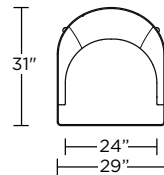

WYA-CHS-ST

WYA-CHS-ST

Scale: 1/4 inch = 1 foot
All dimensions are approximate and subject to change.
Specify components from the sitting position.

V.05.02.19