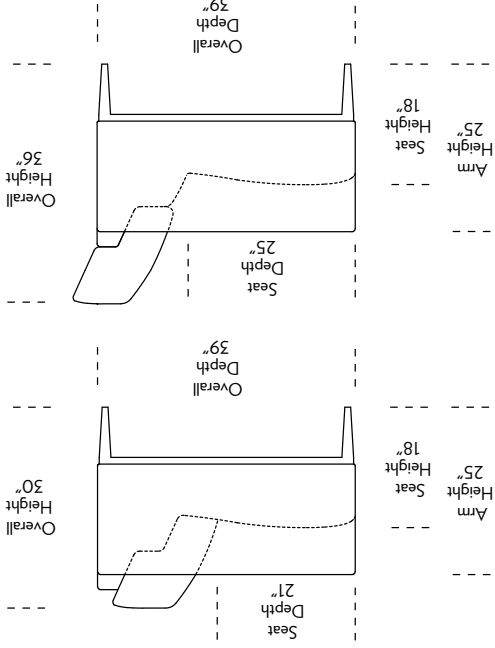

Note: Dotted line indicates seam on leather, Ultrasec® and up the roll fabrics. Seams are eliminated with railroaded fabrics.

Scale: 1/8 inch = 1 foot
All dimensions are approximate and subject to change. Specify components from the sitting position.