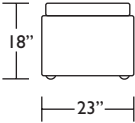

UNO-OTO-RD