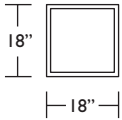

UNO-OTO-18