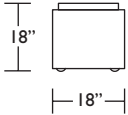

Standard Features:

- Premium high-density, high-resiliency foam seats
- Quick-ship delivery
- Lifetime warranty on frame
- Double-needle top stitching
- Storage ottoman
- Wood tray
- Casters

Options:

Wood tray available in acorn, espresso, & walnut

Please use actual leather, fabric and Ultrasuede® swatches when specifying furniture as the colors shown may vary due to the printing process.

UNO-OTO-18