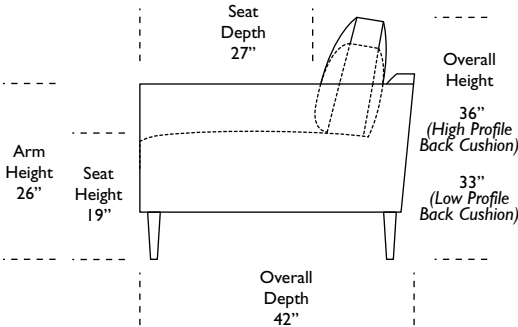

Please use actual leather, fabric, Crypton®, Sunbrella® and Ultrasuede® swatches when specifying furniture as the colors shown may vary due to the printing process.

38" Overall Depth

Note: Dotted line indicates seam on leather, Ultrasuede® and up the roll fabrics.
Seams are eliminated with railroaded fabrics.

Please use actual leather, fabric, Crypton®, Sunbrella® and Ultrasuede® swatches when specifying furniture as the colors shown may vary due to the printing process.

42" Overall Depth

Note: Dotted line indicates seam on leather, Ultrasuede® and up the roll fabrics. Seams are eliminated with railroaded fabrics.

Scale: 1/8 inch = 1 foot

V.06.28.18

All dimensions are approximate and subject to change.