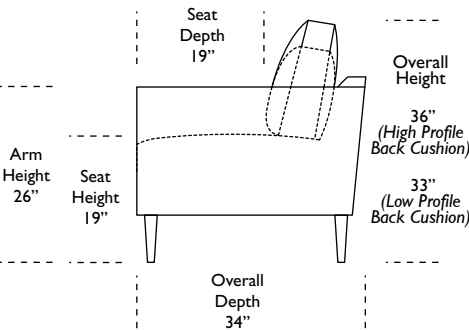

Standard Features:

- Advanced unidirectional suspension system
- Loose back and seat cushions
- Single-needle top-stitch
- Lifetime warranty on frame and suspension
- Quick-ship delivery

Options:

- Premium high-density, high-resiliency foam seat cushions encased in down
- Premium high-density, high-resiliency foam seat cushions
- Metal legs available in Antique Brass, Burnished Bronze or Polished Nickel finish
- Solid wood legs available in Natural Walnut or Gray Ash
- Contrasting seat and back cushions (two-tone) available
- Low profile back cushions available (overall height 33")
- High profile back cushions available (overall height 36")

Please use actual leather, fabric, Crypton®, Sunbrella® and Ultrasuede® swatches when specifying furniture as the colors shown may vary due to the printing process.

34" Overall Depth

Note: Dotted line indicates seam on leather, Ultrasuede® and up the roll fabrics.
Seams are eliminated with railroaded fabrics.

Please use actual leather, fabric, Crypton®, Sunbrella® and Ultrasuede® swatches when specifying furniture as the colors shown may vary due to the printing process.

38" Overall Depth

Note: Dotted line indicates seam on leather, Ultrasuede® and up the roll fabrics.
Seams are eliminated with railroaded fabrics.

Scale: 1/8 inch = 1 foot

V.06.28.18

All dimensions are approximate and subject to change.