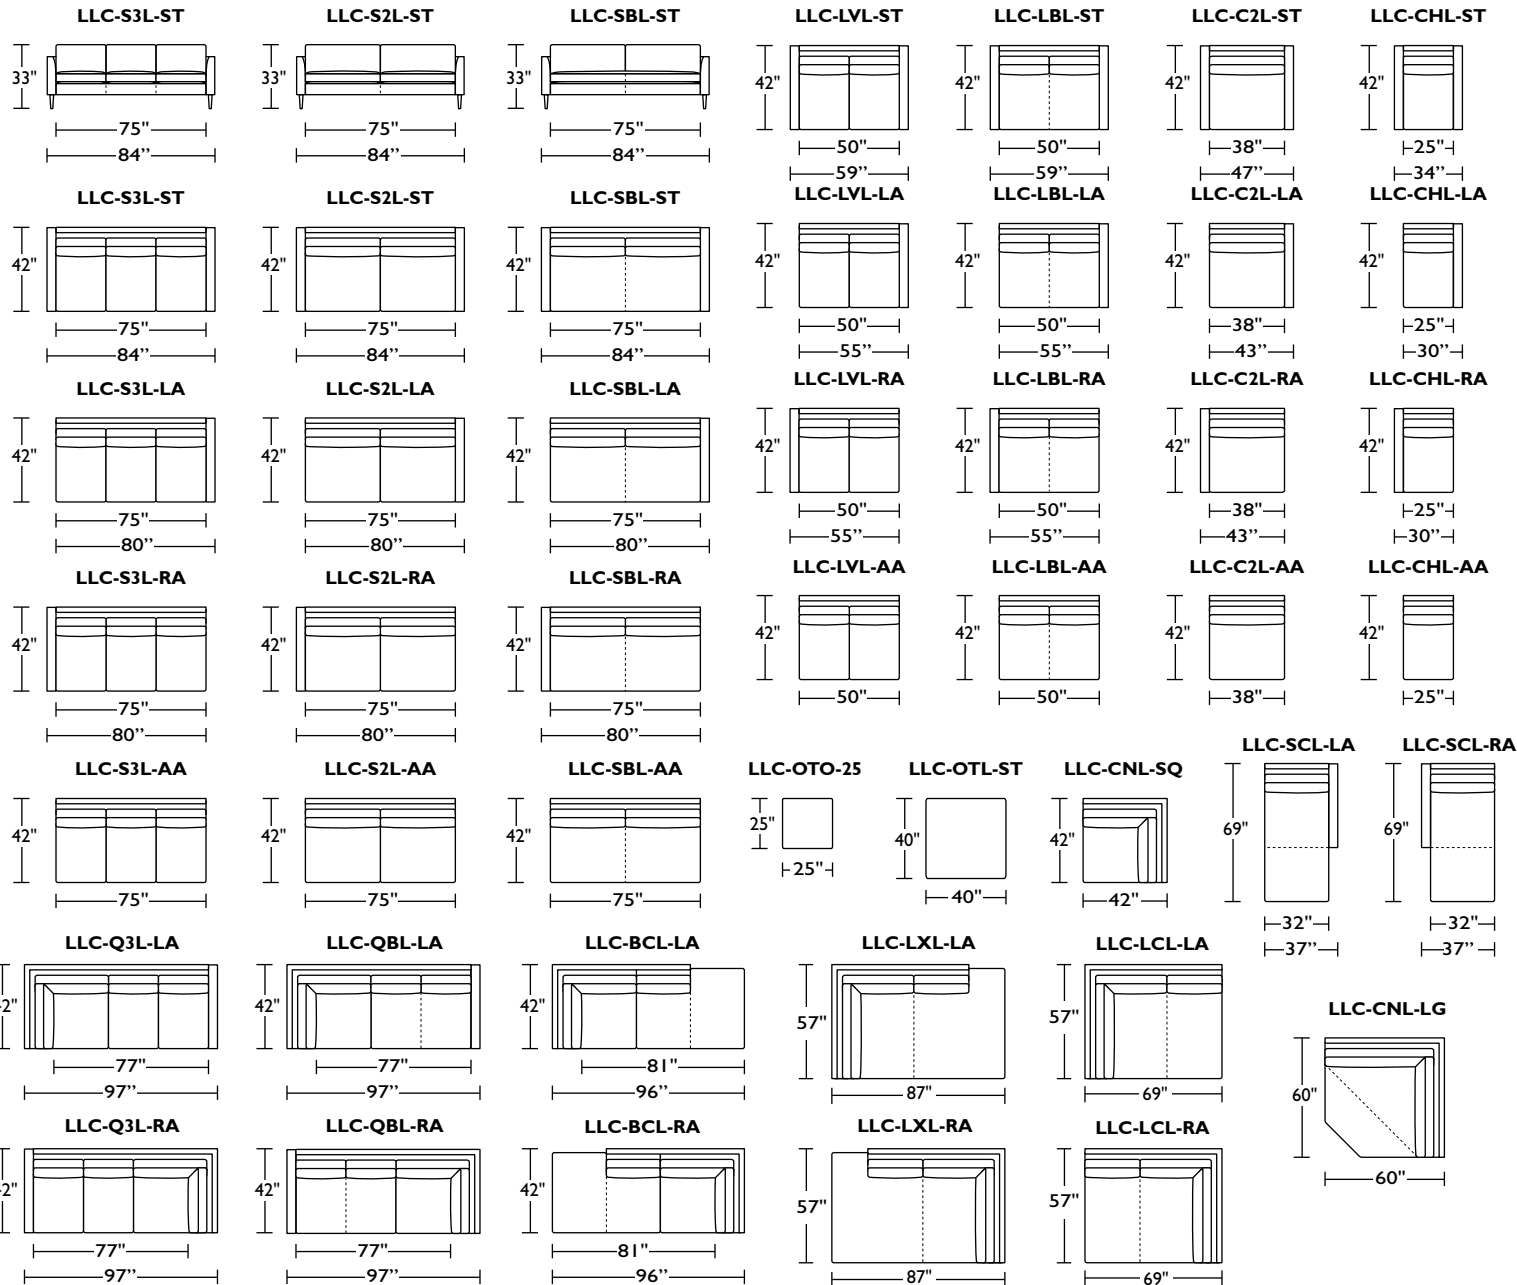

Please use actual leather, fabric, Crypton®, Sunbrella® and Ultrasuede® swatches when specifying furniture as the colors shown may vary due to the printing process.

34" Overall Depth

Note: Dotted line indicates seam on leather, Ultrasuede® and up the roll fabrics.
Seams are eliminated with railroaded fabrics.

Please use actual leather, fabric, Crypton®, Sunbrella® and Ultrasuede® swatches when specifying furniture as the colors shown may vary due to the printing process.

38" Overall Depth

Note: Dotted line indicates seam on leather, Ultrasuede® and up the roll fabrics.
Seams are eliminated with railroaded fabrics.

Please use actual leather, fabric, Crypton®, Sunbrella® and Ultrasuede® swatches when specifying furniture as the colors shown may vary due to the printing process.

42" Overall Depth

Note: Dotted line indicates seam on leather, Ultrasuede® and up the roll fabrics. Seams are eliminated with railroaded fabrics.