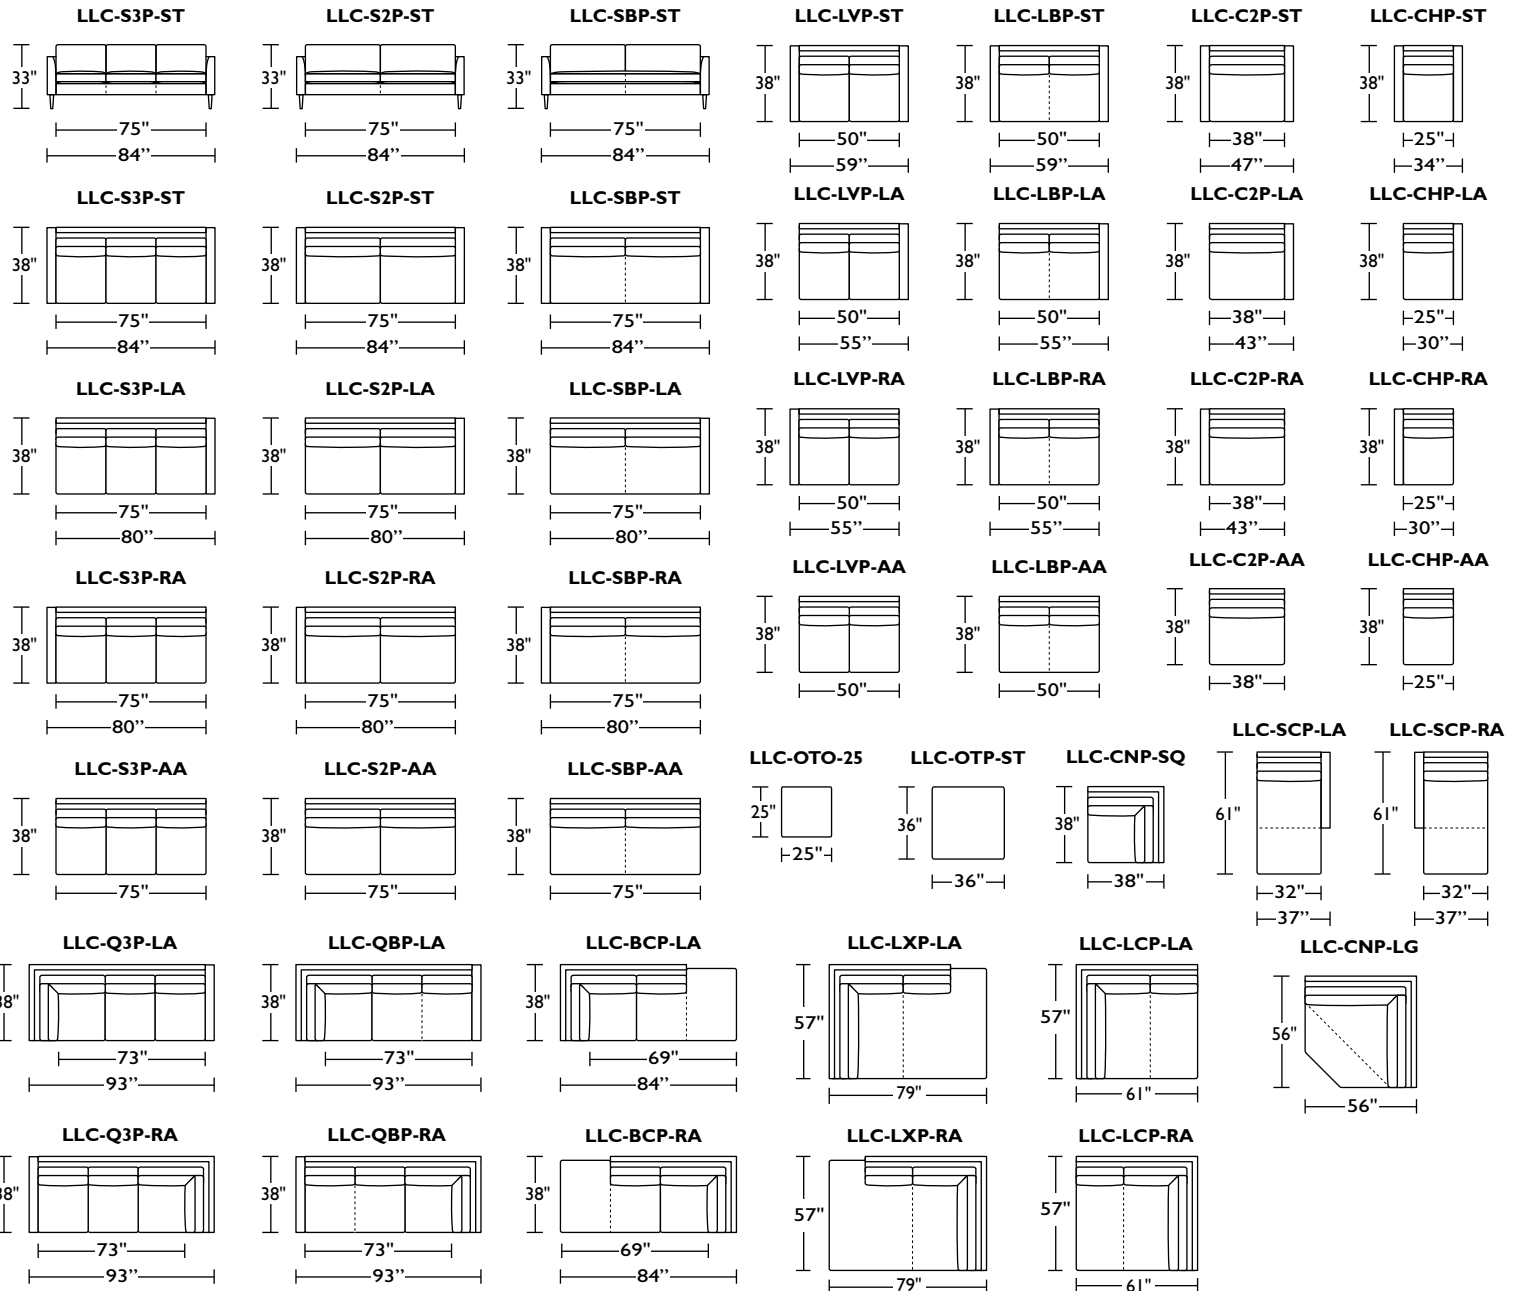

Please use actual leather, fabric, Crypton®, Sunbrella® and Ultrasuede® swatches when specifying furniture as the colors shown may vary due to the printing process.

34" Overall Depth

Note: Dotted line indicates seam on leather, Ultrasuede® and up the roll fabrics.
Seams are eliminated with railroaded fabrics.

Standard Features:

- Advanced unidirectional suspension system
- Loose back and seat cushions
- Single-needle top-stitch
- Lifetime warranty on frame and suspension
- Quick-ship delivery

Options:

- Premium high-density, high-resiliency foam seat cushions encased in down
- Premium high-density, high-resiliency foam seat cushions
- Metal legs available in Antique Brass, Burnished Bronze or Polished Nickel finish
- Solid wood legs available in Natural Walnut or Gray Ash
- Contrasting seat and back cushions (two-tone) available
- Low profile back cushions available (overall height 33")
- High profile back cushions available (overall height 36")

Please use actual leather, fabric, Crypton®, Sunbrella® and Ultrasuede® swatches when specifying furniture as the colors shown may vary due to the printing process.

38" Overall Depth

Note: Dotted line indicates seam on leather, Ultrasuede® and up the roll fabrics.
Seams are eliminated with railroaded fabrics.

Please use actual leather, fabric, Crypton®, Sunbrella® and Ultrasuede® swatches when specifying furniture as the colors shown may vary due to the printing process.

42" Overall Depth

Note: Dotted line indicates seam on leather, Ultrasuede® and up the roll fabrics. Seams are eliminated with railroaded fabrics.