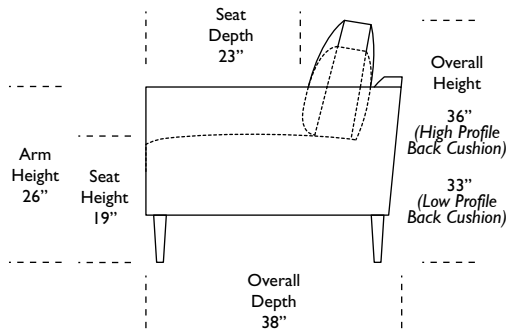

Please use actual leather, fabric, Crypton®, Sunbrella® and Ultrasuede® swatches when specifying furniture as the colors shown may vary due to the printing process.

34" Overall Depth

Note: Dotted line indicates seam on leather, Ultrasuede® and up the roll fabrics.
Seams are eliminated with railroaded fabrics.

Please use actual leather, fabric, Crypton®, Sunbrella® and Ultrasuede® swatches when specifying furniture as the colors shown may vary due to the printing process.

38" Overall Depth

Note: Dotted line indicates seam on leather, Ultrasuede® and up the roll fabrics.
Seams are eliminated with railroaded fabrics.