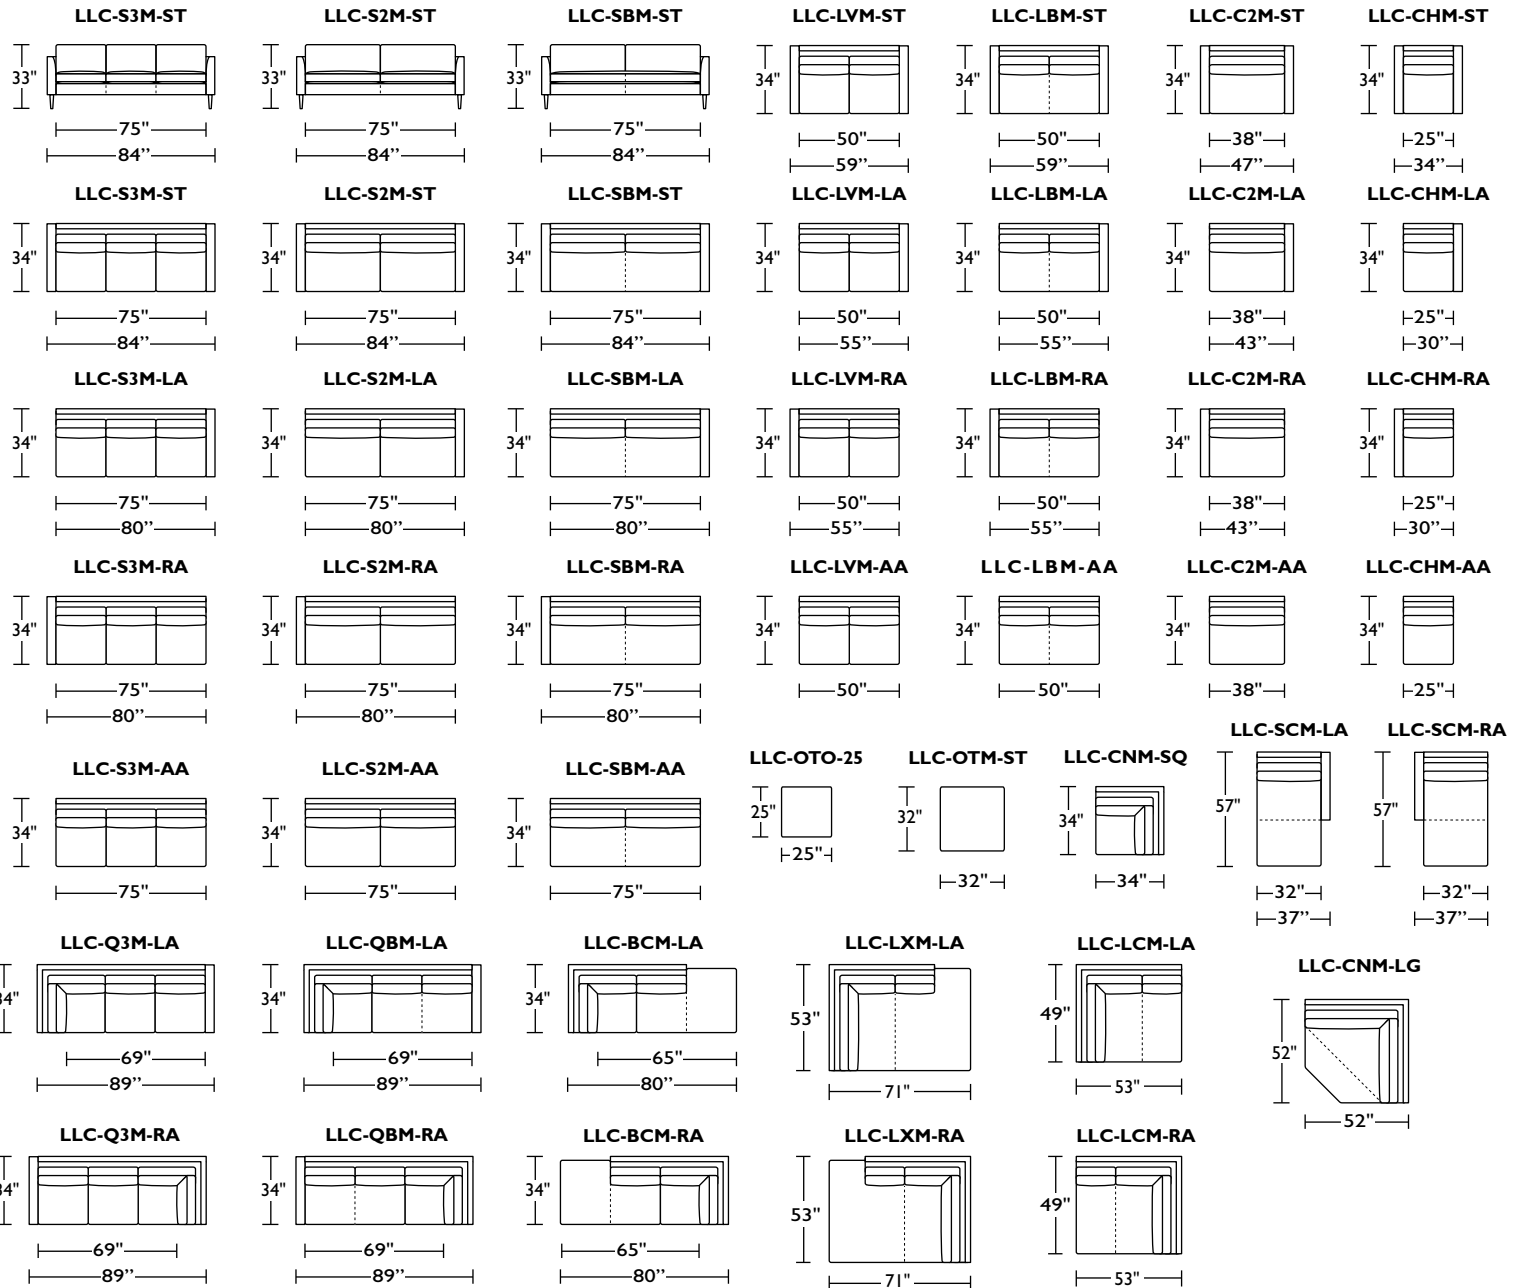

Standard Features:

- Advanced unidirectional suspension system
- Loose back and seat cushions
- Single-needle top-stitch
- Lifetime warranty on frame and suspension
- Quick-ship delivery

Options:

- Premium high-density, high-resiliency foam seat cushions encased in down
- Premium high-density, high-resiliency foam seat cushions
- Metal legs available in Antique Brass, Burnished Bronze or Polished Nickel finish
- Solid wood legs available in Natural Walnut or Gray Ash
- Contrasting seat and back cushions (two-tone) available
- Low profile back cushions available (overall height 33")
- High profile back cushions available (overall height 36")

Please use actual leather, fabric, Crypton®, Sunbrella® and Ultrasuede® swatches when specifying furniture as the colors shown may vary due to the printing process.

34" Overall Depth

Note: Dotted line indicates seam on leather, Ultrasuede® and up the roll fabrics.
Seams are eliminated with railroaded fabrics.

Please use actual leather, fabric, Crypton®, Sunbrella® and Ultrasuede® swatches when specifying furniture as the colors shown may vary due to the printing process.

38" Overall Depth

Note: Dotted line indicates seam on leather, Ultrasuede® and up the roll fabrics.
Seams are eliminated with railroaded fabrics.

Please use actual leather, fabric, Crypton®, Sunbrella® and Ultrasuede® swatches when specifying furniture as the colors shown may vary due to the printing process.

42" Overall Depth

Note: Dotted line indicates seam on leather, Ultrasuede® and up the roll fabrics. Seams are eliminated with railroaded fabrics.