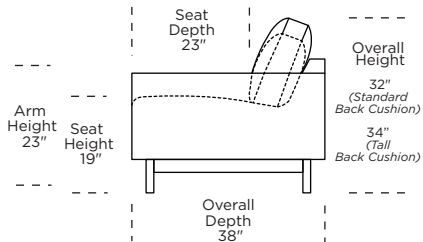

LSO = LOW LEG
LSH = HIGH LEG

Note: Dotted line indicates seam on leather, Ultrasuede® and up the roll fabrics. Seams are eliminated with railroaded fabrics.

Scale: 1/8 inch = 1 foot
All dimensions are approximate and subject to change.
Specify components from the sitting position.