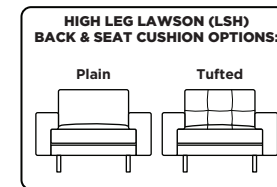

Options:

- Loose knife-edge back cushions
- High leg Lawson available with wood leg in Acorn, Espresso or Walnut finish
- High leg Lawson available with metal leg in Brushed Stainless finish
- Back and seat cushion decorative detail options: Plain or Tufted (tufted detail not available with knife-edge back cushion option)
- Premium high-density, high-resiliency foam seat cushions with memory foam inserts encased in down
- Tall back cushion option available on any style back cushion (adds 2" to overall height)

Please use actual leather, fabric, Crypton®, Sunbrella® and Ultrasuede® swatches when specifying furniture as the colors shown may vary due to the printing process.

Lawson Low Leg (LSO):

Lawson High Leg (LSH):

LSO = LOW LEG
LSH = HIGH LEG

Note: Dotted line indicates seam on leather, Ultrasuede® and up the roll fabrics. Seams are eliminated with railroaded fabrics.

Scale: 1/8 inch = 1 foot
All dimensions are approximate and subject to change.
Specify components from the sitting position.