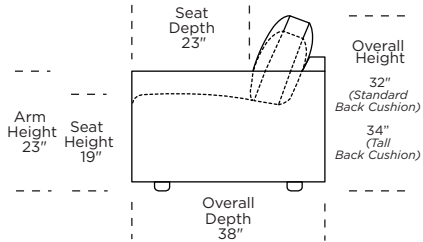

AMERICAN LEATHER® SOFAS & SECTIONALS COLLECTION

LAWSON

Standard Features:

- Advanced unidirectional suspension system
- Premium high-density, high-resiliency foam seat cushions
- Loose back and seat cushions
- Single-needle top-stitch
- Lifetime warranty on frame and suspension
- Quick-ship delivery

Options:

- Loose knife-edge back cushions
- High leg Lawson available with wood leg in Acorn, Espresso or Walnut finish
- High leg Lawson available with metal leg in Brushed Stainless finish
- Back and seat cushion decorative detail options: Plain or Tufted (tufted detail not available with knife-edge back cushion option)
- Premium high-density, high-resiliency foam seat cushions with memory foam inserts encased in down
- Tall back cushion option available on any style back cushion (adds 2" to overall height)

Please use actual leather, fabric, Crypton®, Sunbrella® and Ultrasuede® swatches when specifying furniture as the colors shown may vary due to the printing process.

Lawson Low Leg (LSO):