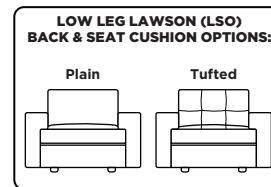

Options:

- Loose knife-edge back cushions
- High leg Lawson available with wood leg in Acorn, Espresso or Walnut finish
- High leg Lawson available with metal leg in Brushed Stainless finish
- Back and seat cushion decorative detail options: Plain or Tufted (tufted detail not available with knife-edge back cushion option)
- Premium high-density, high-resiliency foam seat cushions with memory foam inserts encased in down
- Tall back cushion option available on any style back cushion (adds 2" to overall height)

LSO = LOW LEG
LSH = HIGH LEG

Note: Dotted line indicates seam on leather, Ultrasuede® and up the roll fabrics. Seams are eliminated with railroaded fabrics.

Scale: 1/8 inch = 1 foot
All dimensions are approximate and subject to change.
Specify components from the sitting position.