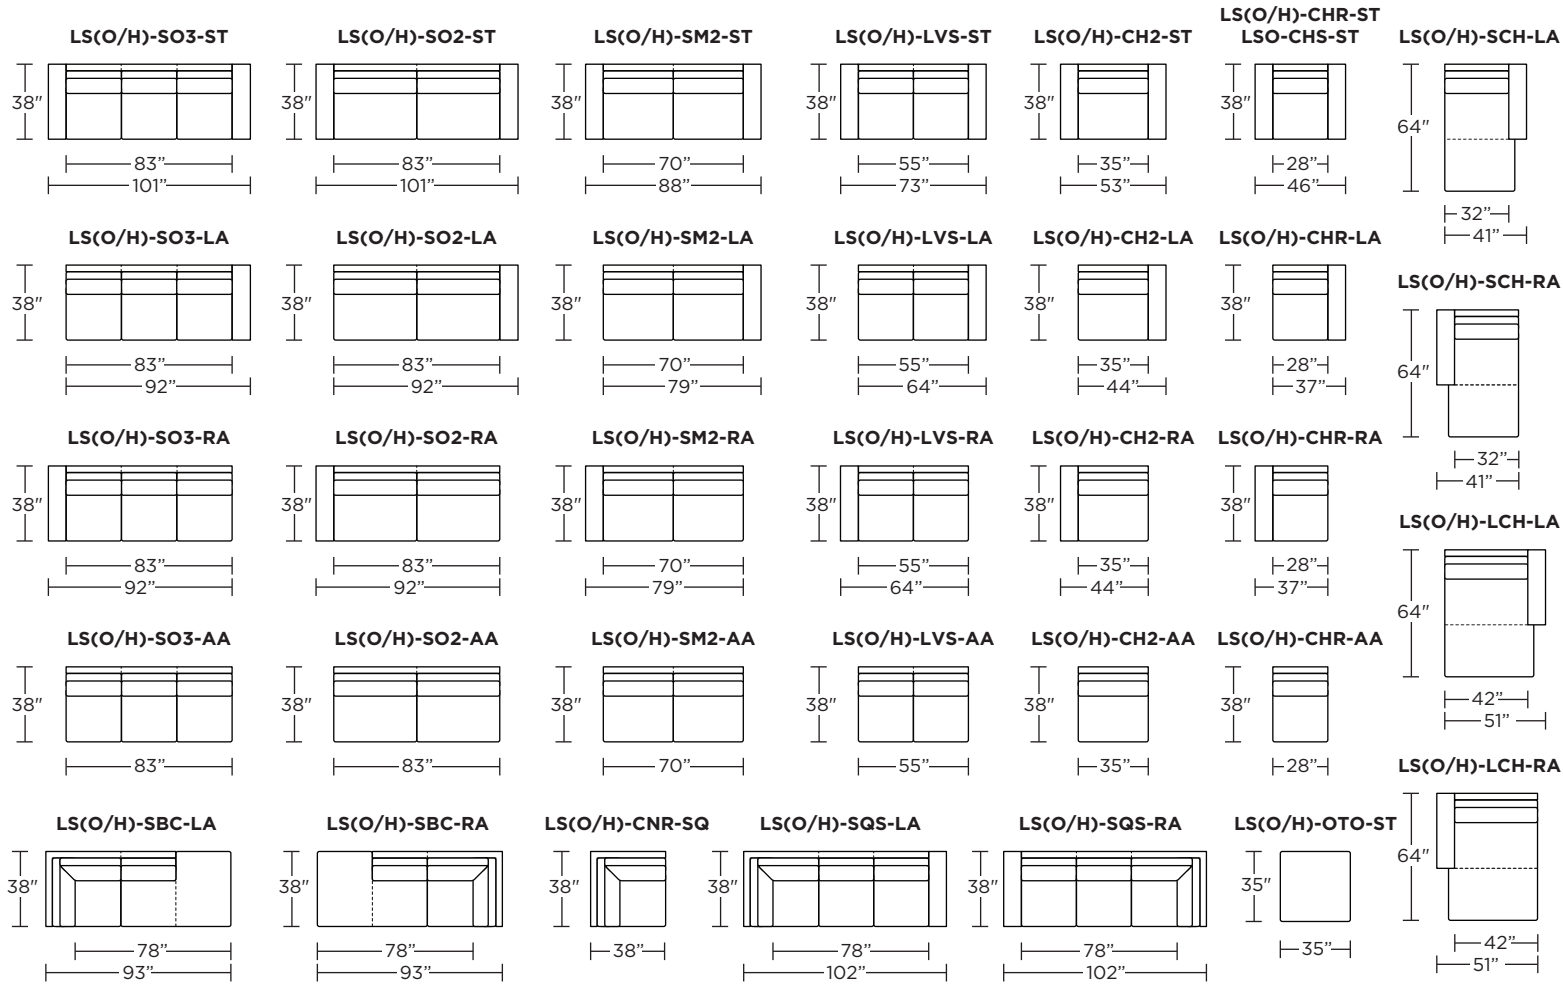

LSO = LOW LEG
LSH = HIGH LEG

Note: Dotted line indicates seam on leather, Ultrasuede® and up the roll fabrics. Seams are eliminated with railroaded fabrics.

Scale: 1/8 inch = 1 foot
All dimensions are approximate and subject to change.
Specify components from the sitting position.