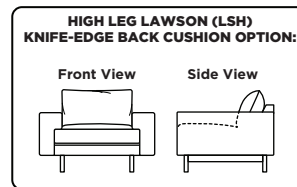

Options:

- Loose knife-edge back cushions
- High leg Lawson available with wood leg in Acorn, Espresso or Walnut finish
- High leg Lawson available with metal leg in Brushed Stainless finish
- Back and seat cushion decorative detail options: Plain or Tufted (tufted detail not available with knife-edge back cushion option)
- Premium high-density, high-resiliency foam seat cushions with memory foam inserts encased in down
- Tall back cushion option available on any style back cushion (adds 2" to overall height)

LSO = LOW LEG
LSH = HIGH LEG

Note: Dotted line indicates seam on leather, Ultrasuede® and up the roll fabrics. Seams are eliminated with railroaded fabrics.

Scale: 1/8 inch = 1 foot
All dimensions are approximate and subject to change.
Specify components from the sitting position.