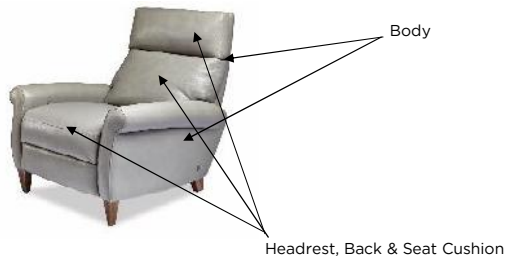

**AMERICAN LEATHER BYOC REFERENCE GUIDE
COMFORT RECLINER**

ADLEY

STANDARD FEATURES

- Premium high-density, high-resiliency foam seat cushion
- Semi-attached back cushion
- Single-needle top stitching
- Tight Seat Cushion
- Articulating headrest
- Stainless steel footrest extension hides all mechanical linkages
- Quick-ship delivery
- Lifetime warranty on frame
- Ten year warranty on mechanism

OPTIONS

- Swivel base available in wood (Natural Walnut or Grey Ash) or stainless steel
- Fixed wood legs available in Natural Walnut or Gray Ash
- Extra firm seating option (seat cushion, back cushion, and headrest)
- Two-tone contrast available
  (First tone includes outer shell & arms. Second tone includes headrest, back cushion, and seat cushion)
- Stainless Steel lever available on manual recliner
- Power motor mechanism with an in-arm control panel that is easy to use and includes a USB charging port
- Control panel is LED backlit with auto-fade after 5 seconds
- Power motor has a five year warranty
- Rechargeable battery pack available with the power motor option
- Battery pack has a one year warranty
- Early Bird delivery available: 20 day delivery

DESCRIPTION	FRAME CODE	# OF PILLOWS	C.O.L.			C.O.M.			
			BODY	BACK & SEAT CUSHION	TOTAL SQ. FT	BODY	BACK & SEAT CUSHION	PILLOWS	TOTAL YDG
RECLINER - RV5	ADL-RV5-ST	N/A	45	44	89	4	4	N/A	8
RECLINER - RV7	ADL-RV7-ST	N/A	47	49	96	4	4	N/A	8
RECLINER - RV7 Tall	ADL-RV7-XT	N/A	47	51	98	4	5	N/A	9