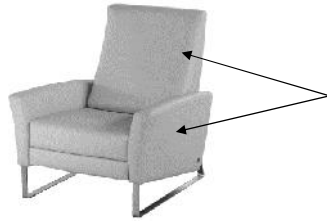

**AMERICAN LEATHER BYOC REFERENCE GUIDE
RE-INVENTED RECLINER**

NICO

Body

STANDARD FEATURES

Advanced unidirectional suspension system
Premium high-density, high-resiliency foam seat
Tight back and seat cushion
Single-needle top-stitch
Lifetime warranty on frame and suspension

OPTIONS

Sled legs available in Antique Brass, Burnished Bronze or Polished Nickel
Early Bird delivery available: 20 day delivery
For COM/COL requirements see reverse of Retail Price List or visit americanleathermarketing.com

Additional Power Options:

Motorized recliner with an on-seat control panel that is easy to use and includes a USB charging port
Motor has a five-year warranty
Lithium-ion battery pack available
Battery pack has a one-year warranty

DESCRIPTION	FRAME CODE	# OF PILLOWS	C.O.L.				C.O.M.			
			BODY	BACK & SEAT CUSHION	PILLOWS	TOTAL SQ. FT	BODY	BACK & SEAT CUSHION	PILLOWS	TOTAL YDG
RECLINER - STANDARD PUSH ARM - TALL	NIO-REC-XT	N/A	68	N/A	N/A	68	6	N/A	N/A	6
RECLINER - STANDARD PUSH ARM	NIO-REC-ST	N/A	66	N/A	N/A	66	5	N/A	N/A	5