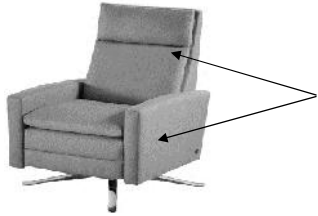

**AMERICAN LEATHER BYOC REFERENCE GUIDE
RE-INVENTED RECLINER**

SIMON

Body

STANDARD FEATURES

Advanced unidirectional suspension system
Premium high-density, high-resiliency foam seat encased in down
Semi-attached back and seat cushion
Single-needle top-stitch
Lifetime warranty on frame and suspension

OPTIONS

Premium high-density, high-resiliency foam seat
Swivel base available in Antique Brass, Burnished Bronze or Polished Nickel
Early Bird delivery available: 20 day delivery
For COM/COL requirements see reverse of Retail Price List or visit americanleathermarketing.com

Additional Power Options:

Motorized recliner with an on-seat control panel that is easy to use and includes a USB charging port
Motor has a five-year warranty
Lithium-ion battery pack available
Battery pack has a one-year warranty

DESCRIPTION	FRAME CODE	# OF PILLOWS	C.O.L.				C.O.M.			
			BODY	BACK & SEAT CUSHION	PILLOWS	TOTAL SQ. FT	BODY	BACK & SEAT CUSHION	PILLOWS	TOTAL YDG
RECLINER - STANDARD PUSH ARM SWIVEL - TALL	SMO-REC-XT	N/A	81	N/A	N/A	81	7	N/A	N/A	7
RECLINER - STANDARD PUSH ARM SWIVEL	SMO-REC-ST	N/A	79	N/A	N/A	79	6	N/A	N/A	6