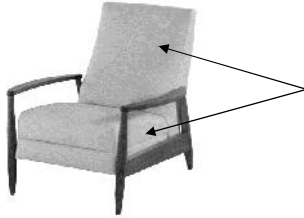

**AMERICAN LEATHER BYOC REFERENCE GUIDE
RE-INVENTED RECLINER**

ASTON

Body

STANDARD FEATURES

Advanced unidirectional suspension system
Premium high-density, high-resiliency foam seat
Tight back and seat cushion
Single-needle top-stitch
Lifetime warranty on frame and suspension