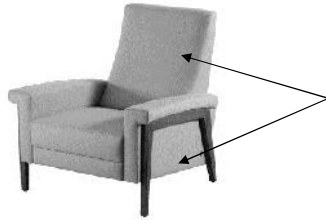

**AMERICAN LEATHER BYOC REFERENCE GUIDE
RE-INVENTED RECLINER**

QUINTON

Body

STANDARD FEATURES

Advanced unidirectional suspension system
Premium high-density, high-resiliency foam seat
Tight back and seat cushion
Single-needle top-stitch
Lifetime warranty on frame and suspension

OPTIONS

Solid wood legs available in Natural Walnut or Gray Ash
Early Bird delivery available: 20 day delivery
For COM/COL requirements see reverse of Retail Price List
or visit americanleathermarketing.com

Additional Power Options:

Motorized recliner with an on-seat control panel that is easy to use and includes a USB charging port
Motor has a five-year warranty
Lithium-ion battery pack available
Battery pack has a one-year warranty

DESCRIPTION	FRAME CODE	# OF PILLOWS	C.O.L.				C.O.M.			
			BODY	BACK & SEAT CUSHION	PILLOWS	TOTAL SQ. FT	BODY	BACK & SEAT CUSHION	PILLOWS	TOTAL YDG
RECLINER - STANDARD PUSH ARM - TALL	QNT-REC-XT	N/A	70	N/A	N/A	70	7	N/A	N/A	7
RECLINER - STANDARD PUSH ARM	QNT-REC-ST	N/A	68	N/A	N/A	68	6	N/A	N/A	6