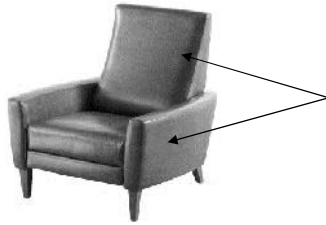

**AMERICAN LEATHER BYOC REFERENCE GUIDE
RE-INVENTED RECLINER**

VIDA

Body

STANDARD FEATURES

Advanced unidirectional suspension system
Premium high-density, high-resiliency foam seat
Tight back and seat cushion
Single-needle top-stitch
Lifetime warranty on frame and suspension

OPTIONS

Solid wood legs available in Natural Walnut or Gray Ash
Metal legs available in Antique Brass, Burnished Bronze or Polished Nickel
Early Bird delivery available: 20 day delivery
For COM/COL requirements see reverse of Retail Price List or visit americanleathermarketing.com

Additional Power Options:

Motorized recliner with an on-seat control panel that is easy to use and includes a USB charging port
Motor has a five-year warranty
Lithium-ion battery pack available
Battery pack has a one-year warranty

DESCRIPTION	FRAME CODE	# OF PILLOWS	C.O.L.				C.O.M.			
			BODY	BACK & SEAT CUSHION	PILLOWS	TOTAL SQ. FT	BODY	BACK & SEAT CUSHION	PILLOWS	TOTAL YDG
RECLINER - STANDARD PUSH ARM - TALL	VID-REC-XT	N/A	67	N/A	N/A	67	6	N/A	N/A	6
RECLINER - STANDARD PUSH ARM	VID-REC-ST	N/A	65	N/A	N/A	65	5	N/A	N/A	5