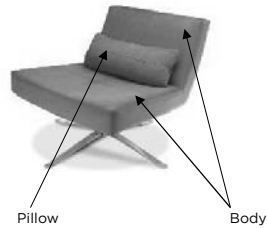

AMERICAN LEATHER BYOC REFERENCE GUIDE

HUGO

rev.01.16.2017

STANDARD FEATURES

- Advanced unidirectional suspension system
- Premium high-density, high-resiliency foam seat
- Tight back and seat cushion
- Single-needle top stitching
- Down lumbar pillow measuring 10" x 25" x 4"
- Lifetime warranty on frame and suspension

OPTIONS

- Metal memory swivel base available in Antique Brass, Burnished Bronze or Polished Nickel finish
- Extra firm premium high density, high resiliency foam seat cushion ($75 upcharge per seat)
- Contrasting lumbar pillow available
- Early Bird delivery available: 20 day delivery

DESCRIPTION	FRAME CODE	# OF PILLOWS	C.O.L.				C.O.M.			
			BODY	BACK & SEAT CUSHION	PILLOWS	TOTAL SQ. FT	BODY	BACK & SEAT CUSHION	PILLOWS	TOTAL YDG
CHAIR - SWIVEL	HUG-CHR-ST	1	40	N/A	8	48	4	N/A	1	5