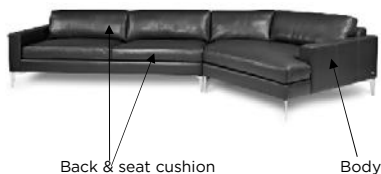

AMERICAN LEATHER BYOC REFERENCE GUIDE

OLIVER

STANDARD FEATURES

- Quick ship - 30 day delivery
- Advanced unidirectional suspension system
- Premium high density, high resiliency foam seats encased in down
- Loose back & seat cushions
- Double needle top stitching
- Polished aluminum legs
- Lifetime warranty on frame & suspension

OPTIONS

- Premium high density, high resiliency foam seat cushions
- Contrasting back & seat available (two tone):
  If selecting two tone option, price at body cover
- Early Bird delivery available: 20 day delivery

DESCRIPTION	FRAME CODE	# OF PILLOWS	C.O.L.				C.O.M.			
			BODY	BACK & SEAT CUSHION	PILLOWS	TOTAL SQ. FT	BODY	BACK & SEAT CUSHION	PILLOWS	TOTAL YDG
THREE SEAT FULL SIZE SOFA - STANDARD	OVR-SO3-ST	N/A	71	67	N/A	138	6	8	N/A	14
THREE SEAT FULL SIZE SOFA - LEFT ARM SITTING	OVR-SO3-LA	N/A	58	36	N/A	94	6	8	N/A	14
THREE SEAT FULL SIZE SOFA - RIGHT ARM SITTING	OVR-SO3-RA	N/A	58	36	N/A	94	6	8	N/A	14
THREE SEAT FULL SIZE SOFA - ARMLESS	OVR-SO3-AA	N/A	46	77	N/A	123	5	8	N/A	13
TWO SEAT FULL SIZE SOFA - STANDARD	OVR-SO2-ST	N/A	70	67	N/A	137	6	6	N/A	12
TWO SEAT FULL SIZE SOFA - LEFT ARM SITTING	OVR-SO2-LA	N/A	58	69	N/A	127	5	6	N/A	11
TWO SEAT FULL SIZE SOFA - RIGHT ARM SITTING	OVR-SO2-RA	N/A	58	69	N/A	127	5	6	N/A	11
LOVESEAT - STANDARD	OVR-LVS-ST	N/A	59	48	N/A	107	5	5	N/A	10
LOVESEAT - LEFT ARM SITTING	OVR-LVS-LA	N/A	47	50	N/A	97	5	5	N/A	10
LOVESEAT - RIGHT ARM SITTING	OVR-LVS-RA	N/A	47	50	N/A	97	5	5	N/A	10
CHAIR - STANDARD	OVR-CHR-ST	N/A	47	24	N/A	71	4	3	N/A	7
CHAISE - LEFT ARM SITTING	OVR-SCH-LA	N/A	41	42	N/A	83	4	5	N/A	9
CHAISE - RIGHT ARM SITTING	OVR-SCH-RA	N/A	41	42	N/A	83	4	5	N/A	9
90 DEGREE CORNER UNIT	OVR-CNR-ST	N/A	38	47	N/A	85	5	6	N/A	11
OTTOMAN - STANDARD	OVR-OTO-ST	N/A			N/A	0	2	2	N/A	4
CUDDLER WEDGE - LEFT ARM SITTING	OVR-CWG-LA	N/A	53	61	N/A	114	5	6	N/A	11
CUDDLER WEDGE - RIGHT ARM SITTING	OVR-CWG-RA	N/A	53	61	N/A	114	5	6	N/A	11
SQUARE CORNER RETURN SOFA - LEFT ARM SITTING	OVR-SQS-LA	N/A	72	91	N/A	163	7	12	N/A	19
SQUARE CORNER RETURN SOFA - RIGHT ARM SITTING	OVR-SQS-RA	N/A	72	91	N/A	163	7	12	N/A	19