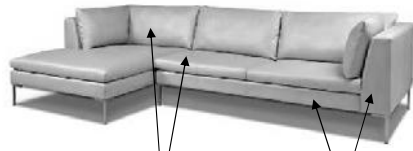

AMERICAN LEATHER BYOC REFERENCE GUIDE

INSPIRATION

Back & seat cushion

Body

STANDARD FEATURES

- Quick ship - 30 day delivery
- Advanced unidirectional suspension system
- Premium high density, high resiliency foam seat cushions
- Loose back & tight seat cushions
- Brushed stainless steel legs
- Lifetime warranty on frame & suspension

OPTIONS

- Contrasting back & seat available (two tone):
  If selecting two tone option, price at body cover
- Early Bird delivery available: 20 day delivery

DESCRIPTION	FRAME CODE	# OF PILLOWS	C.O.L.				C.O.M.			
			BODY	BACK & SEAT CUSHION	PILLOWS	TOTAL SQ. FT	BODY	BACK & SEAT CUSHION	PILLOWS	TOTAL YDG
TWO SEAT FULL SIZE SOFA - STANDARD	INS-SO2-ST	N/A	85	107	N/A	192	8	10	N/A	18
TWO SEAT SMALL SIZE SOFA - STANDARD	INS-SM2-ST	N/A	80	100	N/A	180	8	9	N/A	17
TWO SEAT SMALL SIZE SOFA - L/A SITTING	INS-SM2-LA	N/A	64	87	N/A	151	6	8	N/A	14
TWO SEAT SMALL SIZE SOFA - R/A SITTING	INS-SM2-RA	N/A	64	87	N/A	151	6	8	N/A	14
CHAIR AND A HALF - STANDARD	INS-CH2-ST	N/A	80	36	N/A	116	6	4	N/A	10
OTTOMAN - STANDARD	INS-OTO-ST	N/A	12	18	N/A	30	2	2	N/A	4
OTTOMAN - LARGE	INS-OTO-LG	N/A	15	42	N/A	57	2	2	N/A	4
90 DEGREE SQUARE CORNER UNIT	INS-CNR-SQ	N/A	41	44	N/A	85	4	4	N/A	8
SMALL CHAISE - L/A SITTING	INS-SCH-LA	N/A	52	69	N/A	121	5	6	N/A	11
SMALL CHAISE - R/A SITTING	INS-SCH-RA	N/A	52	69	N/A	121	5	6	N/A	11