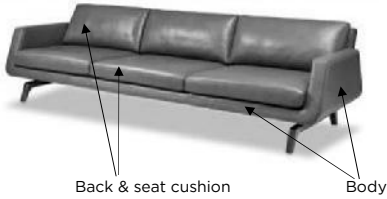

AMERICAN LEATHER BYOC REFERENCE GUIDE

NASH

STANDARD FEATURES

Quick ship - 30 day delivery
Advanced unidirectional suspension system
Premium high density, high resiliency foam seat & back cushion
Loose back & seat cushions
Single needle top stitching
Lifetime warranty on frame & suspension

OPTIONS

Wood legs available in Natural Walnut or Gray Ash
Premium high density, high resiliency foam seats encased in down
Contrasting back & seat available (two tone):
If selecting two tone option, price at body cover
Early Bird delivery available: 20 day delivery

DESCRIPTION	FRAME CODE	# OF PILLOWS	C.O.L.				C.O.M.			
			BODY	BACK & SEAT CUSHION	PILLOWS	TOTAL SQ. FT	BODY	BACK & SEAT CUSHION	PILLOWS	TOTAL YDG
THREE SEAT FULL SIZE SOFA - STANDARD	NSH-SO3-ST	N/A	83	59	N/A	142	8	9	N/A	17
TWO SEAT SMALL SIZE SOFA - STANDARD	NSH-SM2-ST	N/A	73	48	N/A	121	7	8	N/A	15
LOVESEAT - STANDARD	NSH-LVS-ST	N/A	67	40	N/A	107	7	7	N/A	14
LOVESEAT - LEFT ARM SITTING	NSH-LVS-LA	N/A	60	40	N/A	100	6	7	N/A	13
LOVESEAT - RIGHT ARM SITTING	NSH-LVS-RA	N/A	60	40	N/A	100	6	7	N/A	13
LOVESEAT - ARMLESS	NSH-LVS-AA	N/A	54	40	N/A	94	6	7	N/A	13
CHAIR - STANDARD	NSH-CHR-ST	N/A	51	20	N/A	71	5	4	N/A	9
CHAISE - LEFT ARM SITTING	NSH-SCH-LA	N/A	57	32	N/A	89	6	5	N/A	11
CHAISE - RIGHT ARM SITTING	NSH-SCH-RA	N/A	57	32	N/A	89	6	5	N/A	11
90 DEGREE CORNER UNIT	NSH-CNR-ST	N/A	56	37	N/A	93	5	5	N/A	10
OTTOMAN - STANDARD	NSH-OTO-ST	N/A	24	10	N/A	34	2	2	N/A	4