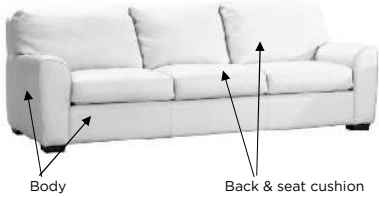

AMERICAN LEATHER BYOC REFERENCE GUIDE

KADEN

STANDARD FEATURES

- Advanced unidirectional suspension system
- Premium high density, high resiliency foam seat cushions
- Loose back & seat cushions
- Double needle top stitching
- Welt cord trim on arms
- Lifetime warranty on frame & suspension

OPTIONS

- Wood legs available in Acorn, Espresso or Walnut finish
- Premium high density, high resiliency foam seats encased in down ($135 upcharge per seat, $180 upcharge for chaise)
- Extra firm premium high density, high resiliency foam seat cushions ($75 upcharge per seat, $120 upcharge for chaise)
- Contrasting welt cord trim on arms
- Ottoman casters available
- Contrasting back & seat available (two tone):
  If selecting two tone option, price at body cover
- Early Bird delivery available: 20 day delivery

DESCRIPTION	FRAME CODE	# OF PILLOWS	C.O.L.				C.O.M.			
			BODY	BACK & SEAT CUSHION	PILLOWS	TOTAL SQ. FT	BODY	BACK & SEAT CUSHION	PILLOWS	TOTAL YDG
THREE SEAT FULL SIZE SOFA - STANDARD	KAD-SO3-ST	N/A	87	80	N/A	167	8	7	N/A	15
THREE SEAT FULL SIZE SOFA - L/A SITTING	KAD-SO3-LA	N/A	72	80	N/A	152	7	7	N/A	14
THREE SEAT FULL SIZE SOFA - R/A SITTING	KAD-SO3-RA	N/A	72	80	N/A	152	7	7	N/A	14
THREE SEAT FULL SIZE SOFA - ARMLESS	KAD-SO3-AA	N/A	56	81	N/A	137	6	7	N/A	13
LOVESEAT - STANDARD	KAD-LVS-ST	N/A	77	78	N/A	155	7	6	N/A	13
LOVESEAT - L/A SITTING	KAD-LVS-LA	N/A	57	55	N/A	112	6	6	N/A	12
LOVESEAT - R/A SITTING	KAD-LVS-RA	N/A	57	55	N/A	112	6	6	N/A	12
LOVESEAT - ARMLESS	KAD-LVS-AA	N/A	42	55	N/A	97	4	6	N/A	10
CHAIR - STANDARD	KAD-CHR-ST	N/A	59	29	N/A	88	5	4	N/A	9
CHAIR - L/A SITTING	KAD-CHR-LA	N/A	43	29	N/A	72	4	4	N/A	8
CHAIR - R/A SITTING	KAD-CHR-RA	N/A	43	29	N/A	72	4	4	N/A	8
CHAIR - ARMLESS	KAD-CHR-AA	N/A	28	30	N/A	58	3	4	N/A	7
CHAIR - SWIVEL	KAD-CHS-ST	N/A	59	29	N/A	88	5	4	N/A	9
OTTOMAN - STANDARD	KAD-OTO-ST	N/A	15	18	N/A	33	2	2	N/A	4
STORAGE OTTOMAN - STANDARD	KAD-STO-ST	N/A	15	19	N/A	34	2	2	N/A	4
STORAGE OTTOMAN - DOUBLE WIDE	KAD-STO-DW	N/A	19	28	N/A	47	2	2	N/A	4
RECLINER - STANDARD PUSH ARM	KAD-REC-ST	N/A	70	32	N/A	102	6	3	N/A	9
RECLINER - STANDARD PUSH ARM SWIVEL	KAD-REC-SW	N/A	70	32	N/A	102	6	3	N/A	9
90 DEGREE ROUND CORNER UNIT	KAD-CNR-ST	N/A	47	51	N/A	98	6	6	N/A	12
90 DEGREE SQUARE CORNER UNIT	KAD-CNR-SQ	N/A	47	45	N/A	92	6	6	N/A	12
45 DEGREE WEDGE UNIT - L/A SITTING	KAD-WDG-LA	N/A	70	67	N/A	137	7	9	N/A	16
45 DEGREE WEDGE UNIT - R/A SITTING	KAD-WDG-RA	N/A	70	67	N/A	137	7	9	N/A	16
45 DEGREE WEDGE UNIT - ARMLESS	KAD-WDG-AA	N/A	55	69	N/A	124	6	9	N/A	15
SMALL CHAISE - L/A SITTING	KAD-SCH-LA	N/A	54	49	N/A	103	5	5	N/A	10
SMALL CHAISE - R/A SITTING	KAD-SCH-RA	N/A	54	49	N/A	103	5	5	N/A	10
SQUARE CORNER RETURN SOFA - L/A SITTING	KAD-SQS-LA	N/A	90	98	N/A	188	10	12	N/A	22
SQUARE CORNER RETURN SOFA - R/A SITTING	KAD-SQS-RA	N/A	90	98	N/A	188	10	12	N/A	22