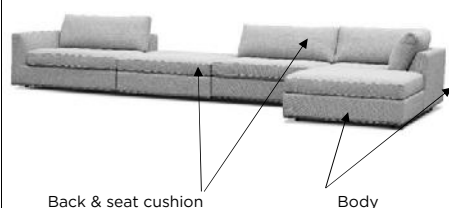

AMERICAN LEATHER BYOC REFERENCE GUIDE

SIENA

STANDARD FEATURES

- Advanced unidirectional suspension system
- Premium high-density, high-resiliency foam seat cushions
- Premium down-filled back cushions
- Loose back and seat cushions
- Double-needle top-stitch
- Lifetime warranty on frame and suspension
- Quick-ship delivery

OPTIONS

- Metal base available in Antique Brass, Burnished Bronze, or Polished Nickel
- Premium fiber-filled back cushions
- Extra-firm premium high-density, high-resiliency foam seat cushions
- Contrasting welt detail available

DESCRIPTION	FRAME CODE	# OF PILLOWS	C.O.L.				C.O.M.			
			BODY	BACK & SEAT CUSHION	PILLOWS	TOTAL SQ. FT	BODY	BACK & SEAT CUSHION	PILLOWS	TOTAL YDG
GRAND TWO SEAT FULL SIZE SOFA - STANDARD	SIE-S2L-ST	0	220	N/A	N/A	220	12	N/A	N/A	12
GRAND CHAIR - STANDARD	SIE-CHL-ST	0	135	N/A	N/A	135	11	N/A	N/A	11
GRAND CHAIR AND A HALF - LEFT ARM SITTING	SIE-CHL-LA	0	118	N/A	N/A	118	10	N/A	N/A	10
GRAND CHAIR AND A HALF - RIGHT ARM SITTING	SIE-CHL-RA	0	118	N/A	N/A	118	10	N/A	N/A	10
GRAND CHAIR AND A HALF ARMLESS	SIE-CHL-AA	0	98	N/A	N/A	98	9	N/A	N/A	9
GRAND CORNER SQUARE	SIE-CNL-SQ	0	118	N/A	N/A	118	10	N/A	N/A	10
STUDIO TWO SEAT FULL SIZE SOFA - STANDARD	SIE-S2P-ST	0	210	N/A	N/A	210	18	N/A	N/A	18
STUDIO CHAIR - STANDARD	SIE-CHP-ST	0	125	N/A	N/A	125	10	N/A	N/A	10
STUDIO CHAIR AND A HALF - LEFT ARM SITTING	SIE-CHP-LA	0	108	N/A	N/A	108	9	N/A	N/A	9
STUDIO CHAIR AND A HALF - RIGHT ARM SITTING	SIE-CHP-RA	0	108	N/A	N/A	108	9	N/A	N/A	9
STUDIO CHAIR AND A HALF ARMLESS	SIE-CHP-AA	0	89	N/A	N/A	89	8	N/A	N/A	8
STUDIO OTTOMAN SQUARE	SIE-OTP-ST	0	64	N/A	N/A	64	5	N/A	N/A	5
GRAND OTTOMAN SQUARE	SIE-OTL-ST	0	77	N/A	N/A	77	6	N/A	N/A	6
STUDIO CORNER SQUARE	SIE-CNP-SQ	0	101	N/A	N/A	101	9	N/A	N/A	9