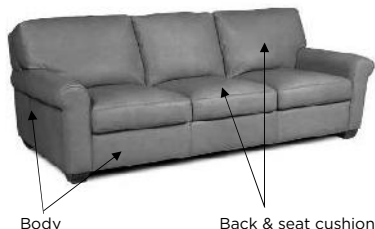

AMERICAN LEATHER BYOC REFERENCE GUIDE

SAVOY

STANDARD FEATURES

- Quick ship - 30 day delivery
- Advanced unidirectional suspension system
- Premium high density, high resiliency foam seat cushions
- Loose back & seat cushions
- Double needle top stitching
- Welt cord trim on front arms
- Lifetime warranty on frame & suspension

OPTIONS

- Wood legs available in Acorn, Espresso or Walnut finish
- Premium high density, high resiliency foam seats encased in down ($165 Upcharge per seat, $225 Upcharge for chaise)
- Extra firm premium high density, high resiliency foam seat cushions ($75 upcharge per seat, $120 upcharge for chaise)
- Ottoman casters available
- Contrasting back & seat available (two tone):
  If selecting two tone option, price at body cover
- Early Bird delivery available: 20 day delivery

DESCRIPTION	FRAME CODE	# OF PILLOWS	C.O.L.				C.O.M.			
			BODY	BACK & SEAT CUSHION	PILLOWS	TOTAL SQ. FT	BODY	BACK & SEAT CUSHION	PILLOWS	TOTAL YDG
THREE SEAT FULL SIZE SOFA - STANDARD	SVY-SO3-ST	N/A	87	80	N/A	167	8	7	N/A	15
THREE SEAT FULL SIZE SOFA - LEFT ARM SITTING	SVY-SO3-LA	N/A	71	81	N/A	152	7	7	N/A	14
THREE SEAT FULL SIZE SOFA - RIGHT ARM SITTING	SVY-SO3-RA	N/A	71	81	N/A	152	7	7	N/A	14
THREE SEAT FULL SIZE SOFA - ARMLESS	SVY-SO3-AA	N/A	56	81	N/A	137	6	7	N/A	13
LOVESEAT - STANDARD	SVY-LVS-ST	N/A	73	54	N/A	127	7	6	N/A	13
LOVESEAT - LEFT ARM SITTING	SVY-LVS-LA	N/A	57	55	N/A	112	6	6	N/A	12
LOVESEAT - RIGHT ARM SITTING	SVY-LVS-RA	N/A	57	55	N/A	112	6	6	N/A	12
LOVESEAT - ARMLESS	SVY-LVS-AA	N/A	42	55	N/A	97	4	6	N/A	10
CHAIR - STANDARD	SVY-CHR-ST	N/A	59	29	N/A	88	5	4	N/A	9
CHAIR - LEFT ARM SITTING	SVY-CHR-LA	N/A	43	29	N/A	72	4	4	N/A	8
CHAIR - RIGHT ARM SITTING	SVY-CHR-RA	N/A	43	29	N/A	72	4	4	N/A	8
CHAIR - ARMLESS	SVY-CHR-AA	N/A	28	30	N/A	58	3	4	N/A	7
CHAIR - SWIVEL	SVY-CHS-ST	N/A	59	29	N/A	88	5	4	N/A	9
OTTOMAN - STANDARD	SVY-OTO-ST	N/A	21	14	N/A	35	2	2	N/A	4
STORAGE OTTOMAN - STANDARD	SVY-STO-ST	N/A	12	18	N/A	30	2	2	N/A	4
STORAGE OTTOMAN - DOUBLE WIDE	SVY-STO-DW	N/A	17	28	N/A	45	2	2	N/A	4
RECLINER - STANDARD PUSH ARM	SVY-REC-ST	N/A	72	31	N/A	103	6	3	N/A	9
RECLINER - STANDARD PUSH ARM SWIVEL	SVY-REC-SW	N/A	76	31	N/A	107	6	3	N/A	9
90 DEGREE ROUND CORNER UNIT	SVY-CNR-ST	N/A	46	50	N/A	96	6	7	N/A	13
90 DEGREE SQUARE CORNER UNIT	SVY-CNR-SQ	N/A	46	46	N/A	92	7	6	N/A	13
45 DEGREE WEDGE UNIT - LEFT ARM SITTING	SVY-WDG-LA	N/A	70	66	N/A	136	7	9	N/A	16
45 DEGREE WEDGE UNIT - RIGHT ARM SITTING	SVY-WDG-RA	N/A	70	66	N/A	136	7	9	N/A	16
45 DEGREE WEDGE UNIT - ARMLESS	SVY-WDG-AA	N/A	54	66	N/A	120	6	9	N/A	15
SMALL CHAISE - LEFT ARM SITTING	SVY-SCH-LA	N/A	53	47	N/A	100	5	5	N/A	10
SMALL CHAISE - RIGHT ARM SITTING	SVY-SCH-RA	N/A	53	47	N/A	100	5	5	N/A	10
SQUARE CORNER RETURN SOFA - LEFT ARM SITTING	SVY-SQS-LA	N/A	89	99	N/A	188	10	12	N/A	22
SQUARE CORNER RETURN SOFA - RIGHT ARM SITTING	SVY-SQS-RA	N/A	89	99	N/A	188	10	12	N/A	22