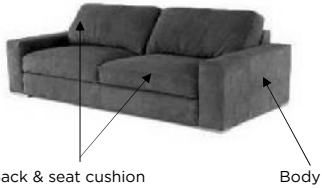

AMERICAN LEATHER BYOC REFERENCE GUIDE

WESTCHESTER

STANDARD FEATURES

Quick ship - 30 day delivery
Advanced unidirectional suspension system
Premium high density, high resiliency foam seats
encased in down
Loose back & seat cushions
Single needle top stitching
Brushed stainless steel legs
Lifetime warranty on frame & suspension

OPTIONS

Wood legs available in Acorn, Espresso or Walnut finish
Contrasting back & seat available (two tone):
If selecting two tone option, price at body cover
Early Bird delivery available: 20 day delivery

DESCRIPTION	FRAME CODE	# OF PILLOWS	C.O.L.				C.O.M.			
			BODY	BACK & SEAT CUSHION	PILLOWS	TOTAL SQ. FT	BODY	BACK & SEAT CUSHION	PILLOWS	TOTAL YDG
TWO SEAT FULL SIZE SOFA - STANDARD	WST-SO2-ST	N/A	86	76	N/A	162	7	8	N/A	15
TWO SEAT FULL SIZE SOFA - LEFT ARM SITTING	WST-SO2-LA	N/A	95	111	N/A	206	6	9	N/A	15
TWO SEAT FULL SIZE SOFA - RIGHT ARM SITTING	WST-SO2-RA	N/A	95	111	N/A	206	6	9	N/A	15
TWO SEAT FULL SIZE SOFA - ARMLESS	WST-SO2-AA	N/A	52	80	N/A	132	6	8	N/A	14
LOVESEAT - STANDARD	WST-LVS-ST	N/A	81	78	N/A	159	6	7	N/A	13
LOVESEAT - LEFT ARM SITTING	WST-LVS-LA	N/A	62	78	N/A	140	5	7	N/A	12
LOVESEAT - RIGHT ARM SITTING	WST-LVS-RA	N/A	62	78	N/A	140	5	7	N/A	12
LOVESEAT - ARMLESS	WST-LVS-AA	N/A	44	67	N/A	111	5	7	N/A	12
CHAIR - STANDARD	WST-CHR-ST	N/A	63	50	N/A	113	6	4	N/A	10
CHAIR - LEFT ARM SITTING	WST-CHR-LA	N/A	46	32	N/A	78	4	4	N/A	8
CHAIR - RIGHT ARM SITTING	WST-CHR-RA	N/A	46	32	N/A	78	4	4	N/A	8
CHAIR - ARMLESS	WST-CHR-AA	N/A	29	34	N/A	63	3	4	N/A	7
CHAIR AND A HALF - LEFT ARM SITTING	WST-CH2-LA	N/A	32	4	N/A	36	46	4	N/A	50
CHAIR AND A HALF - RIGHT ARM SITTING	WST-CH2-RA	N/A	32	4	N/A	36	46	4	N/A	50
CHAIR AND A HALF - ARMLESS	WST-CH2-AA	N/A	34	4	N/A	38	29	3	N/A	32
OTTOMAN - STANDARD	WST-OTO-ST	N/A	16	24	N/A	40	2	2	N/A	4
90 DEGREE ROUND CORNER UNIT	WST-CNR-ST	N/A	45	56	N/A	101	5	7	N/A	12
90 DEGREE SQUARE CORNER UNIT	WST-CNR-SQ	N/A	45	52	N/A	97	4	6	N/A	10
45 DEGREE WEDGE UNIT - LEFT ARM SITTING	WST-WDG-LA	N/A	73	80	N/A	153	7	10	N/A	17
45 DEGREE WEDGE UNIT - RIGHT ARM SITTING	WST-WDG-RA	N/A	73	80	N/A	153	7	10	N/A	17
45 DEGREE WEDGE UNIT - ARMLESS	WST-WDG-AA	N/A	63	51	N/A	114	5	9	N/A	14
SMALL CHAISE - LEFT ARM SITTING	WST-SCH-LA	N/A	56	57	N/A	113	5	6	N/A	11
SMALL CHAISE - RIGHT ARM SITTING	WST-SCH-RA	N/A	56	57	N/A	113	5	6	N/A	11
SQUARE CORNER RETURN SOFA - LEFT ARM SITTING	WST-SQS-LA	N/A	95	111	N/A	206	8	12	N/A	20
SQUARE CORNER RETURN SOFA - RIGHT ARM SITTING	WST-SQS-RA	N/A	95	111	N/A	206	8	12	N/A	20