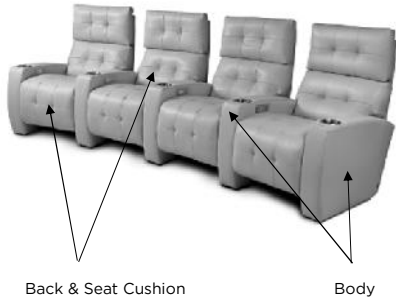

AMERICAN LEATHER BYOC REFERENCE GUIDE

DEAN

STANDARD FEATURES

- Quick ship - 30 day delivery
- Premium high density, high resiliency foam seat cushion
- Buttonless Tufting
- Tight Back & seat cushion
- Single needle top stitching
- Articulating, adjustable height headrest
- LED backlit control panel with USB charging port
- Stainless steel cup holder with adjustable LED lighting
- Stainless steel footrest extension hides all mechanical linkages
- Lifetime Warranty on Frame and Suspension
- Ten year warranty on mechanism
- Five year warranty on motor

OPTIONS

- Extra firm seating option (Seat cushion, back cushion, and headrest) ($225 upcharge per seat)
- Two-tone contrast available:
  - First tone includes outer shell & arms
  - Second tone includes headrest, back cushion, and seat cushion
- Stainless steel cup holder without LED lighting
- Available without cup holder
- Headrest cover available
- Battery with one year warranty ($300 upcharge per seat)
- Early Bird delivery available: 20 day delivery

**This style not recommended with patterned fabrics requiring flow matching.

DESCRIPTION	FRAME CODE	ORDER FORM NUMBER	C.O.L.				C.O.M.			
			BODY	BACK & SEAT CUSHION	PILLOWS	TOTAL SQ. FT	BODY	BACK & SEAT CUSHION	PILLOWS	TOTAL YDG
TWO ARM MOTORIZED RECLINER	DEE-REC-ST	1	59	51	N/A	110	4	5	N/A	9
LEFT ARM MOTORIZED RECLINER	DEE-REC-LA	2	41	51	N/A	92	3	5	N/A	8
RIGHT ARM MOTORIZED RECLINER	DEE-REC-RA	3	41	51	N/A	92	3	5	N/A	8
ARMLESS MOTORIZED RECLINER	DEE-REC-AA	4	21	51	N/A	72	2	5	N/A	7
TWO ARM LOVESEAT W/ TWO MOTORIZED RECLINERS	DEE-LVS-ST	5	78	105	N/A	183	6	9	N/A	15
LEFT ARM LOVESEAT W/ TWO MOTORIZED RECLINERS	DEE-LVS-LA	6	59	105	N/A	164	5	9	N/A	14
RIGHT ARM LOVESEAT W/ TWO MOTORIZED RECLINERS	DEE-LVS-RA	7	59	105	N/A	164	5	9	N/A	14
ARMLESS LOVESEAT W/ TWO MOTORIZED RECLINERS	DEE-LVS-AA	8	40	105	N/A	145	4	9	N/A	13
6" RIGHT ARM STRAIGHT INSERT	DEE-INS-06	9	19	N/A	N/A	19	2	N/A	N/A	2
6" LEFT ARM STRAIGHT INSERT	DEE-INS-06	10	19	N/A	N/A	19	2	N/A	N/A	2
6" TWO ARM STRAIGHT INSERT	DEE-INS-06	11	19	N/A	N/A	19	2	N/A	N/A	2
6" STRAIGHT ARM INSERT	DEE-INS-06	12	19	N/A	N/A	19	2	N/A	N/A	2
9" RIGHT ARM WEDGE INSERT	DEE-INS-09	13	21	N/A	N/A	21	3	N/A	N/A	3
9" LEFT ARM WEDGE INSERT	DEE-INS-09	14	21	N/A	N/A	21	3	N/A	N/A	3
9" TWO ARM WEDGE INSERT	DEE-INS-09	15	21	N/A	N/A	21	3	N/A	N/A	3
9" WEDGE ARM INSERT	DEE-INS-09	16	21	N/A	N/A	21	3	N/A	N/A	3
RECLINER HEADREST COVER - VERSION 7	HRC-RV7-ST	N/A	4	N/A	N/A	4	1	N/A	N/A	1