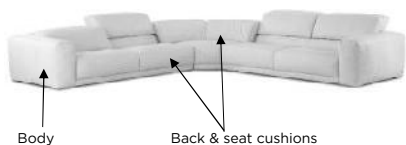

AMERICAN LEATHER BYOC REFERENCE GUIDE

MALIBU

STANDARD FEATURES

- Quick ship - 30 day delivery
- Advanced unidirectional suspension system
- Premium high density, high resiliency foam seats encased in down
- Adjustable back cushions encased in down
- Semi-attached down seat cushions
- Double needle top stitching
- Metal legs with chrome finish
- Lifetime warranty on frame & suspension

OPTIONS

- Wood legs available in Acorn, Espresso or Walnut finish
- Early Bird delivery available: 20 day delivery

DESCRIPTION	FRAME CODE	# OF PILLOWS	C.O.L.				C.O.M.			
			BODY	BACK & SEAT CUSHION	PILLOWS	TOTAL SQ. FT	BODY	BACK & SEAT CUSHION	PILLOWS	TOTAL YDG
TWO SEAT FULL SIZE SOFA - STANDARD	MLB-SO2-ST	N/A	109	81	N/A	190	9	7	N/A	16
TWO SEAT FULL SIZE SOFA - LEFT ARM SITTING	MLB-SO2-LA	N/A	87	81	N/A	168	7	7	N/A	14
TWO SEAT FULL SIZE SOFA - RIGHT ARM SITTING	MLB-SO2-RA	N/A	87	81	N/A	168	7	7	N/A	14
TWO SEAT FULL SIZE SOFA - ARMLESS	MLB-SO2-AA	N/A	65	83	N/A	148	6	7	N/A	13
LOVESEAT - STANDARD	MLB-LVS-ST	N/A	106	67	N/A	173	8	6	N/A	14
LOVESEAT - LEFT ARM SITTING	MLB-LVS-LA	N/A	75	68	N/A	143	6	6	N/A	12
LOVESEAT - RIGHT ARM SITTING	MLB-LVS-RA	N/A	75	68	N/A	143	6	6	N/A	12
LOVESEAT - ARMLESS	MLB-LVS-AA	N/A	53	69	N/A	122	4	6	N/A	10
CHAIR - STANDARD	MLB-CHR-ST	N/A	78	33	N/A	111	6	4	N/A	10
CHAIR - LEFT ARM SITTING	MLB-CHR-LA	N/A	55	34	N/A	89	5	4	N/A	9
CHAIR - RIGHT ARM SITTING	MLB-CHR-RA	N/A	55	34	N/A	89	5	4	N/A	9
CHAIR - ARMLESS	MLB-CHR-AA	N/A	32	35	N/A	67	3	4	N/A	7
CHAIR AND A HALF - STANDARD	MLB-CH2-ST	N/A	83	41	N/A	124	7	4	N/A	11
CHAIR AND A HALF - LEFT ARM SITTING	MLB-CH2-LA	N/A	60	42	N/A	102	5	4	N/A	9
CHAIR AND A HALF - RIGHT ARM SITTING	MLB-CH2-RA	N/A	60	42	N/A	102	5	4	N/A	9
CHAIR AND A HALF - ARMLESS	MLB-CH2-AA	N/A	38	43	N/A	81	3	4	N/A	7
OTTOMAN - STANDARD	MLB-OTO-ST	N/A	26	11	N/A	37	2	3	N/A	5
90 DEGREE ROUND CORNER UNIT	MLB-CNR-ST	N/A	59	56	N/A	115	5	6	N/A	11
90 DEGREE SQUARE CORNER UNIT	MLB-CNR-SQ	N/A	57	48	N/A	105	4	5	N/A	9
45 DEGREE WEDGE UNIT - LEFT ARM SITTING	MLB-WDG-LA	N/A	93	86	N/A	179	7	8	N/A	15
45 DEGREE WEDGE UNIT - RIGHT ARM SITTING	MLB-WDG-RA	N/A	93	86	N/A	179	7	8	N/A	15
45 DEGREE WEDGE UNIT - ARMLESS	MLB-WDG-AA	N/A	71	72	N/A	143	6	8	N/A	14
SMALL CHAISE - LEFT ARM SITTING	MLB-SCH-LA	N/A	64	61	N/A	125	5	5	N/A	10
SMALL CHAISE - RIGHT ARM SITTING	MLB-SCH-RA	N/A	64	61	N/A	125	5	5	N/A	10
SQUARE CORNER RETURN SOFA - LEFT ARM SITTING	MLB-SQS-LA	N/A	121	114	N/A	235	9	10	N/A	19
SQUARE CORNER RETURN SOFA - RIGHT ARM SITTING	MLB-SQS-RA	N/A	121	114	N/A	235	9	10	N/A	19