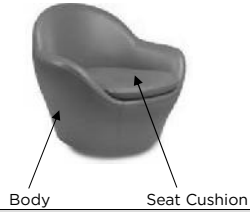

AMERICAN LEATHER BYOC REFERENCE GUIDE

FELIZ

STANDARD FEATURES

Quick ship - 30 day delivery
Advanced unidirectional suspension system
Premium high density, high resiliency foam seat cushions
Tight back cushion & loose seat cushion
Swivel base
Lifetime warranty on frame & suspension

OPTIONS

Contrasting seat available (two tone):
If selecting two tone option, price at body cover
Early Bird delivery available: 20 day delivery

DESCRIPTION	FRAME CODE	# OF PILLOWS	C.O.L.				C.O.M.			
			BODY	BACK & SEAT CUSHION	PILLOWS	TOTAL SQ. FT	BODY	BACK & SEAT CUSHION	PILLOWS	TOTAL YDG
CHAIR - SWIVEL	FLZ-CHS-ST	N/A	40	9	N/A	49	4	1	N/A	5