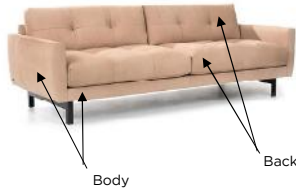

AMERICAN LEATHER BYOC REFERENCE GUIDE

CARMET

STANDARD FEATURES

Advanced unidirectional suspension system
Premium high-density, high-resiliency foam seat cushions
Loose back and seat cushions
Single-needle top-stitch
Lifetime warranty on frame and suspension
Quick-ship delivery

OPTIONS

Back and seat cushion decorative detail options: Plain or Tufted
Premium high-density, high-resiliency foam seat cushions encased in down

DESCRIPTION	FRAME CODE	# OF PILLOWS	C.O.L.				C.O.M.			
			BODY	BACK & SEAT CUSHION	PILLOWS	TOTAL SQ. FT	BODY	BACK & SEAT CUSHION	PILLOWS	TOTAL YDG
THREE SEAT FULL SIZE SOFA - STANDARD	CRM-SO3-ST	N/A	207	N/A	N/A	207	17	N/A	N/A	17
THREE SEAT FULL SIZE SOFA - L/A SITTING	CRM-SO3-LA	N/A	190	N/A	N/A	190	16	N/A	N/A	16
THREE SEAT FULL SIZE SOFA - R/A SITTING	CRM-SO3-RA	N/A	190	N/A	N/A	190	16	N/A	N/A	16
THREE SEAT FULL SIZE SOFA - ARMLESS	CRM-SO3-AA	N/A	175	N/A	N/A	175	13	N/A	N/A	13
TWO SEAT FULL SIZE SOFA - STANDARD	CRM-SO2-ST	N/A	184	N/A	N/A	184	16	N/A	N/A	16
TWO SEAT FULL SIZE SOFA - L/A SITTING	CRM-SO2-LA	N/A	167	N/A	N/A	167	15	N/A	N/A	15
TWO SEAT FULL SIZE SOFA - R/A SITTING	CRM-SO2-RA	N/A	167	N/A	N/A	167	15	N/A	N/A	15
TWO SEAT FULL SIZE SOFA - ARMLESS	CRM-SO2-AA	N/A	157	N/A	N/A	157	14	N/A	N/A	14
TWO SEAT MID SIZE SOFA - STANDARD	CRM-SM2-ST	N/A	165	N/A	N/A	165	15	N/A	N/A	15
TWO SEAT MID SIZE SOFA - L/A SITTING	CRM-SM2-LA	N/A	149	N/A	N/A	149	14	N/A	N/A	14
TWO SEAT MID SIZE SOFA - R/A SITTING	CRM-SM2-RA	N/A	149	N/A	N/A	149	14	N/A	N/A	14
TWO SEAT MID SIZE SOFA - ARMLESS	CRM-SM2-AA	N/A	140	N/A	N/A	140	12	N/A	N/A	12
TWO SEAT MID SIZE SOFA - STANDARD	CRM-LVS-ST	N/A	156	N/A	N/A	156	14	N/A	N/A	14
TWO SEAT MID SIZE SOFA - L/A SITTING	CRM-LVS-LA	N/A	140	N/A	N/A	140	13	N/A	N/A	13
TWO SEAT MID SIZE SOFA - R/A SITTING	CRM-LVS-RA	N/A	140	N/A	N/A	140	13	N/A	N/A	13
TWO SEAT MID SIZE SOFA - ARMLESS	CRM-LVS-AA	N/A	127	N/A	N/A	127	11	N/A	N/A	11
CHAIR - STANDARD	CRM-CHR-ST	N/A	93	N/A	N/A	93	8	N/A	N/A	8
CHAIR - SWIVEL	CRM-CHS-ST	N/A	93	N/A	N/A	93	8	N/A	N/A	8
CHAIR - L/A SITTING	CRM-CHR-LA	N/A	79	N/A	N/A	79	7	N/A	N/A	7
CHAIR - R/A SITTING	CRM-CHR-RA	N/A	79	N/A	N/A	79	7	N/A	N/A	7
CHAIR - ARMLESS	CRM-CHR-AA	N/A	62	N/A	N/A	62	5	N/A	N/A	5
OTTOMAN - STANDARD	CRM-OTO-ST	N/A	63	N/A	N/A	63	5	N/A	N/A	5
90 DEGREE SQUARE CORNER UNIT	CRM-CNR-SQ	N/A	79	N/A	N/A	79	7	N/A	N/A	7
SMALL CHAISE - L/A SITTING	CRM-SCH-LA	N/A	124	N/A	N/A	124	11	N/A	N/A	11
SMALL CHAISE - R/A SITTING	CRM-SCH-RA	N/A	124	N/A	N/A	124	12	N/A	N/A	12
LARGE CHAISE - L/A SITTING	CRM-LCH-LA	N/A	136	N/A	N/A	136	12	N/A	N/A	12
LARGE CHAISE - R/A SITTING	CRM-LCH-RA	N/A	136	N/A	N/A	136	12	N/A	N/A	12
SMALL BUMPER CHAISE - LEFT ARM SITTING	CRM-SBC-LA	N/A	171	N/A	N/A	171	15	N/A	N/A	15
SMALL BUMPER CHAISE - RIGHT ARM SITTING	CRM-SBC-RA	N/A	171	N/A	N/A	171	15	N/A	N/A	15