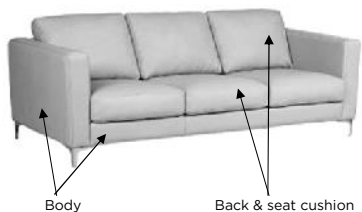

AMERICAN LEATHER BYOC REFERENCE GUIDE

KENDALL

STANDARD FEATURES

Advanced unidirectional suspension system
Premium high density, high resiliency foam seat cushions
Loose back & seat cushions
Single needle top stitching
Metal legs with chrome finish
Lifetime warranty on frame & suspension

OPTIONS

Wood legs available in Acorn, Espresso or Walnut finish
Extra firm premium high density, high resiliency foam seat cushions
($75 upcharge per seat, $120 upcharge for chaise)
Contrasting back & seat available (two tone):
If selecting two tone option, price at body cover
Early Bird delivery available: 20 day delivery

DESCRIPTION	FRAME CODE	# OF PILLOWS	C.O.L.				C.O.M.			
			BODY	BACK & SEAT CUSHION	PILLOWS	TOTAL SQ. FT	BODY	BACK & SEAT CUSHION	PILLOWS	TOTAL YDG
FOUR SEAT FULL SIZE SOFA - STANDARD	KND-SO4-ST	N/A	88	102	N/A	190	8	11	N/A	19
FOUR SEAT FULL SIZE SOFA - L/A SITTING	KND-SO4-LA	N/A	72	105	N/A	177	7	11	N/A	18
FOUR SEAT FULL SIZE SOFA - R/A SITTING	KND-SO4-RA	N/A	72	105	N/A	177	7	11	N/A	18
FOUR SEAT FULL SIZE SOFA - ARMLESS	KND-SO4-AA	N/A	56	107	N/A	163	7	11	N/A	18
THREE SEAT FULL SIZE SOFA - STANDARD	KND-SO3-ST	N/A	77	77	N/A	154	7	8	N/A	15
THREE SEAT FULL SIZE SOFA - L/A SITTING	KND-SO3-LA	N/A	61	79	N/A	140	6	8	N/A	14
THREE SEAT FULL SIZE SOFA - R/A SITTING	KND-SO3-RA	N/A	61	79	N/A	140	6	8	N/A	14
THREE SEAT FULL SIZE SOFA - ARMLESS	KND-SO3-AA	N/A	45	81	N/A	126	5	8	N/A	13
LOVESEAT - STANDARD	KND-LVS-ST	N/A	66	51	N/A	117	6	6	N/A	12
LOVESEAT - L/A SITTING	KND-LVS-LA	N/A	50	54	N/A	104	5	6	N/A	11
LOVESEAT - R/A SITTING	KND-LVS-RA	N/A	50	54	N/A	104	5	6	N/A	11
LOVESEAT - ARMLESS	KND-LVS-AA	N/A	34	56	N/A	90	4	6	N/A	10
CHAIR - STANDARD	KND-CHR-ST	N/A	55	26	N/A	81	5	4	N/A	9
CHAIR - L/A SITTING	KND-CHR-LA	N/A	39	28	N/A	67	4	4	N/A	8
CHAIR - R/A SITTING	KND-CHR-RA	N/A	39	28	N/A	67	4	4	N/A	8
CHAIR - ARMLESS	KND-CHR-AA	N/A	23	30	N/A	53	2	4	N/A	6
OTTOMAN - STANDARD	KND-OTO-ST	N/A	11	19	N/A	30	2	2	N/A	4
90 DEGREE SQUARE CORNER UNIT	KND-CNR-SQ	N/A	40	48	N/A	88	4	5	N/A	9
SMALL CHAISE - L/A SITTING	KND-SCH-LA	N/A	46	48	N/A	94	4	5	N/A	9
SMALL CHAISE - R/A SITTING	KND-SCH-RA	N/A	46	48	N/A	94	4	5	N/A	9
LARGE CHAISE - L/A SITTING	KND-LCH-LA	N/A	62	67	N/A	129	6	7	N/A	13
LARGE CHAISE - R/A SITTING	KND-LCH-RA	N/A	62	67	N/A	129	6	7	N/A	13
SMALL BUMPER CHAISE - L/A SITTING	KND-SBC-LA	N/A	57	93	N/A	150	6	10	N/A	16
SMALL BUMPER CHAISE - R/A SITTING	KND-SBC-RA	N/A	57	93	N/A	150	6	10	N/A	16
LARGE BUMPER CHAISE - L/A SITTING	KND-LBC-LA	N/A	68	118	N/A	186	7	13	N/A	20
LARGE BUMPER CHAISE - R/A SITTING	KND-LBC-RA	N/A	68	118	N/A	186	7	13	N/A	20
SQUARE CORNER RETURN SOFA - L/A SITTING	KND-SQS-LA	N/A	78	99	N/A	177	7	6	N/A	13
SQUARE CORNER RETURN SOFA - R/A SITTING	KND-SQS-RA	N/A	78	99	N/A	177	7	6	N/A	13