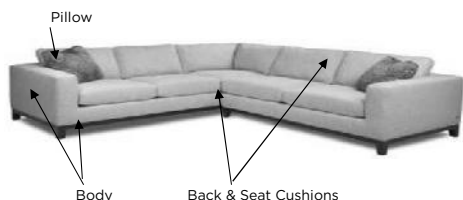

AMERICAN LEATHER BYOC REFERENCE GUIDE

BROOKE

STANDARD FEATURES

- Quick ship - 30 day delivery
- Advanced unidirectional suspension system
- Premium high density, high resiliency foam seat cushions
- Loose back & seat cushions
- Single needle top stitching
- Welt cord trim
- Includes down throw pillow measures 18" x 18"
- Lifetime warranty on frame & suspension

OPTIONS

- Wood legs available in Acorn, Espresso or Walnut finish
- Premium high density, high resiliency foam seats encased in down ($135 upcharge per seat, $180 upcharge for chaise)
- Extra firm premium high density, high resiliency foam seat cushions ($75 upcharge per seat, $120 upcharge for chaise)
- Contrasting back & seat available (two tone):
  If selecting two tone option, price at body cover
- Specify down toss pillow in any leather or fabric
- Additional throw pillows available: PLW-SQB-18
- Early Bird delivery available: 20 day delivery

DESCRIPTION	FRAME CODE	# OF PILLOWS	C.O.L.				C.O.M.			
			BODY	BACK & SEAT CUSHION	PILLOWS	TOTAL SQ. FT	BODY	BACK & SEAT CUSHION	PILLOWS	TOTAL YDG
96" EXTENDED THREE SEAT SOFA	BRK-SO3-ST	2	85	86	14	185	8	10	3	21
EXTENDED THREE SEAT SOFA - L/A SITTING	BRK-SO3-LA	1	75	92	7	174	7	11	3	21
EXTENDED THREE SEAT SOFA - R/A SITTING	BRK-SO3-RA	1	75	92	7	174	7	11	3	21
90" FULL SIZE THREE SEAT SOFA	BRK-SO3-90	2	82	80	14	176	8	10	3	21
FULL SIZE THREE SEAT SOFA - L/A SITTING	BRK-S90-LA	1	71	85	7	163	7	10	3	20
FULL SIZE THREE SEAT SOFA - R/A SITTING	BRK-S90-RA	1	71	85	7	163	7	10	3	20
85" MID SIZE THREE SEAT SOFA	BRK-SO3-85	2	80	76	14	170	7	9	3	19
MID SIZE THREE SEAT SOFA - L/A SITTING	BRK-S85-LA	1	69	80	7	156	6	10	3	19
MID SIZE THREE SEAT SOFA - R/A SITTING	BRK-S85-RA	1	69	80	7	156	6	10	3	19
LOVESEAT	BRK-LVS-ST	2	77	55	14	146	7	2	3	12
LOVESEAT - L/A SITTING	BRK-LVS-LA	1	59	64	7	130	5	8	3	16
LOVESEAT - R/A SITTING	BRK-LVS-RA	1	59	64	7	130	5	8	3	16
CHAIR	BRK-CHR-ST	N/A	56	29	N/A	85	5	5	N/A	10
OTTOMAN	BRK-OTO-ST	N/A	13	20	N/A	33	1	2	N/A	3
SMALL CHAISE - L/A SITTING	BRK-SCH-LA	1	52	55	7	114	5	8	3	16
SMALL CHAISE - R/A SITTING	BRK-SCH-RA	1	52	55	7	114	5	8	3	16
SQUARE CORNER RETURN SOFA - L/A SITTING	BRK-SQS-LA	1	84	94	7	185	8	12	3	23
SQUARE CORNER RETURN SOFA - R/A SITTING	BRK-SQS-RA	1	84	94	7	185	8	12	3	23
ADDITIONAL PILLOW	PLW-SQB-18	N/A	7	N/A	N/A	7	3	N/A	N/A	3