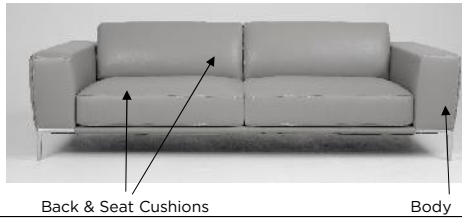

AMERICAN LEATHER BYOC REFERENCE GUIDE

MANHATTAN

STANDARD FEATURES

Advanced unidirectional suspension system
Premium high-density, high-resiliency foam seat cushions
Loose back and seat cushions
Double-needle top-stitch
Recessed welt detail
Lifetime warranty on frame and suspension
Quick-ship delivery

OPTIONS

Contrasting welt detail available
Contrasting detail stitch available
Aluminum legs available in Black, Bronze or Polished finish

DESCRIPTION	FRAME CODE	# OF PILLOWS	C.O.L.				C.O.M.			
			BODY	BACK & SEAT CUSHION	PILLOWS	TOTAL SQ. FT	BODY	BACK & SEAT CUSHION	PILLOWS	TOTAL YDG
THREE SEAT FULL SIZE SOFA - STANDARD	MHT-SO3-ST	N/A	225	N/A	N/A	225	18	N/A	N/A	18
THREE SEAT FULL SIZE SOFA - LEFT ARM SITTING	MHT-SO3-LA	N/A	205	N/A	N/A	205	16	N/A	N/A	16
THREE SEAT FULL SIZE SOFA - RIGHT ARM SITTING	MHT-SO3-RA	N/A	205	N/A	N/A	205	16	N/A	N/A	16
THREE SEAT FULL SIZE SOFA - ARMLESS	MHT-SO3-AA	N/A	185	N/A	N/A	185	15	N/A	N/A	15
TWO SEAT FULL SIZE SOFA - STANDARD	MHT-SO2-ST	N/A	184	N/A	N/A	184	15	N/A	N/A	15
TWO SEAT FULL SIZE SOFA - LEFT ARM SITTING	MHT-SO2-LA	N/A	167	N/A	N/A	167	14	N/A	N/A	14
TWO SEAT FULL SIZE SOFA - RIGHT ARM SITTING	MHT-SO2-RA	N/A	167	N/A	N/A	167	14	N/A	N/A	14
TWO SEAT FULL SIZE SOFA - ARMLESS	MHT-SO2-AA	N/A	149	N/A	N/A	149	12	N/A	N/A	12
LOVESEAT - STANDARD	MHT-LVS-ST	N/A	183	N/A	N/A	183	14	N/A	N/A	14
LOVESEAT - LEFT ARM SITTING	MHT-LVS-LA	N/A	156	N/A	N/A	156	13	N/A	N/A	13
LOVESEAT - RIGHT ARM SITTING	MHT-LVS-RA	N/A	156	N/A	N/A	156	13	N/A	N/A	13
LOVESEAT - ARMLESS	MHT-LVS-AA	N/A	141	N/A	N/A	141	12	N/A	N/A	12
CHAIR AND A HALF - STANDARD	MHT-CH2-ST	N/A	120	N/A	N/A	120	11	N/A	N/A	11
OTTOMAN - STANDARD	MHT-OTO-ST	N/A	45	N/A	N/A	45	4	N/A	N/A	4
90 DEGREE SQUARE CORNER UNIT	MHT-CNR-SQ	N/A	116	N/A	N/A	116	10	N/A	N/A	10
SMALL CHAISE - LEFT ARM SITTING	MHT-SCH-LA	N/A	119	N/A	N/A	119	12	N/A	N/A	12
SMALL CHAISE - RIGHT ARM SITTING	MHT-SCH-RA	N/A	119	N/A	N/A	119	12	N/A	N/A	12
SMALL BUMPER CHAISE - LEFT ARM SITTING	MHT-SBC-LA	N/A	221	N/A	N/A	221	16	N/A	N/A	16
SMALL BUMPER CHAISE - RIGHT ARM SITTING	MHT-SBC-RA	N/A	221	N/A	N/A	221	16	N/A	N/A	16