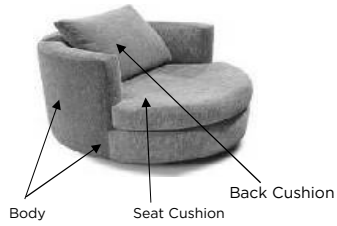

AMERICAN LEATHER BYOC REFERENCE GUIDE

EMMA

STANDARD FEATURES
Quick ship - 30 day delivery
Advanced unidirectional suspension system
Premium high density, high resiliency foam seat cushions
Loose seat & back cushion
Single needle top stitching
Swivel base
Lifetime warranty on frame & suspension

OPTIONS
Premium high density, high resiliency foam seats encased in down ($135 upcharge per seat, $180 upcharge for chaise)
Extra firm premium high density, high resiliency foam seat cushions ($75 upcharge per seat, $120 upcharge for chaise)
Contrasting back & seat available (two tone):
If selecting two tone option, price at body cover
Early Bird delivery available: 20 day delivery

DESCRIPTION	FRAME CODE	# OF PILLOWS	C.O.L.				C.O.M.			
			BODY	SEAT CUSHION	BACK CUSHION	TOTAL SQ. FT	BODY	BACK & SEAT CUSHION	BACK CUSHION	TOTAL YDG
CHAIR - SWIVEL	EMA-CHS-ST	N/A	46	16	6	68	5	3	1	9