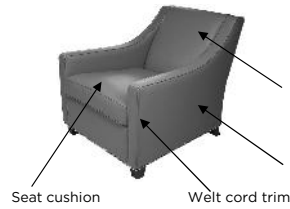

AMERICAN LEATHER BYOC REFERENCE GUIDE

BELLA

STANDARD FEATURES

- Quick ship - 30 day delivery
- Advanced unidirectional suspension system
- Premium high density, high resiliency foam seat cushion
- Tight back cushion & Loose seat cushion
- Single needle top stitching
- Welt cord trim on seat cushion & front arm
- Lifetime warranty on frame & suspension

OPTIONS

- Wood legs available in Acorn, Espresso or Walnut finish
- Extra firm premium high density, high resiliency foam seat cushion ($75 upcharge per seat, $120 upcharge for chaise)
- Contrasting welt cord trim
- Chrome, brass or pewter nailheads around entire base
- Contrasting back & seat available (two tone):
  If selecting two tone option, price at body cover
- Early Bird delivery available: 20 day delivery

DESCRIPTION	FRAME CODE	# OF PILLOWS	C.O.L.				C.O.M.			
			BODY	BACK & SEAT CUSHION	PILLOWS	TOTAL SQ. FT	BODY	BACK & SEAT CUSHION	PILLOWS	TOTAL YDG
CHAIR - STANDARD	BLL-CHR-ST	N/A	45	10	N/A	55	5	2	N/A	7
CHAIR - SWIVEL	BLL-CHS-ST	N/A	47	10	N/A	57	5	2	N/A	7
OTTOMAN - STANDARD	BLL-OTO-ST	N/A	12	13	N/A	25	2	2	N/A	4