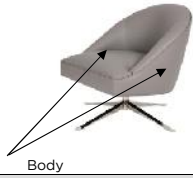

AMERICAN LEATHER BYOC REFERENCE GUIDE

WYATT

STANDARD FEATURES

- Premium high-density, high-resiliency foam seat cushion
- Tight back and seat cushion
- Welt cord trim
- Double-needle top-stitch
- Lifetime warranty on frame
- Quick-ship delivery

OPTIONS

- Contrasting welt detail available
- Metal base available in Antique Brass, Burnished Bronze, or Polished Nickel

DESCRIPTION	FRAME CODE	# OF PILLOWS	C.O.L.				C.O.M.				
			BODY	SEAT CUSHION	PILLOWS	TOTAL SQ. FT	BODY	SEAT CUSHION	PILLOWS	TOTAL YDG	
CHAIR - SWIVEL