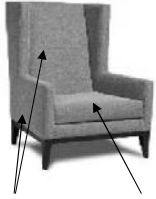

AMERICAN LEATHER BYOC REFERENCE GUIDE

MCCARTNEY

Body

Seat Cushion

STANDARD FEATURES

- Quick ship - 30 day delivery
- Advanced unidirectional suspension system
- Premium high density, high resiliency foam seat cushion
- Loose seat cushion
- Single needle top stitching
- Lifetime warranty on frame & suspension

OPTIONS

- Wood legs available in Acorn, Espresso or Walnut finish
- Premium high density, high resiliency foam seats encased in down ($165 Upcharge per seat)
- Extra firm premium high density, high resiliency foam seat cushions ($75 upcharge per seat)
- Nailhead trim available in antique brass, chrome or pewter finish ($285 Upcharge)
- Contrasting back & seat available (two tone):
  If selecting two tone option, price at body cover
- Early Bird delivery available: 20 day delivery

DESCRIPTION	FRAME CODE	# OF PILLOWS	C.O.L.				C.O.M.			
			BODY	SEAT CUSHION	PILLOWS	TOTAL SQ. FT	BODY	SEAT CUSHION	PILLOWS	TOTAL YDG
CHAIR - STANDARD	MCC-CHR-ST	N/A	53	11	N/A	64	6	2	N/A	8