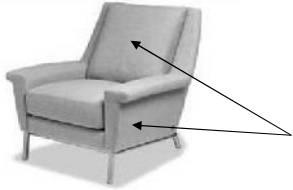

AMERICAN LEATHER BYOC REFERENCE GUIDE

HARVEY

STANDARD FEATURES
Quick ship - 30 day delivery
Premium high-density, high-resiliency foam seat encased in down
Double-needle top stitching
Tight back and seat cushion
Lifetime warranty on frame & suspension
Brushed stainless steel base

OPTIONS
Wood base available in Acorn, Espresso, & Walnut finish
Premium high-density, high-resiliency foam seat
Early Bird delivery available: 20 day delivery

DESCRIPTION	FRAME CODE	# OF PILLOWS	C.O.L.				C.O.M.			
			BODY	BACK & SEAT CUSHION	PILLOWS	TOTAL SQ. FT	BODY	BACK & SEAT CUSHION	PILLOWS	TOTAL YDG
CHAIR - STANDARD	HRV-CHR-ST	N/A	78	N/A	N/A	78	7	N/A	N/A	7
OTTOMAN - STANDARD	HRV-OTO-ST	N/A	21	N/A	N/A	21	3	N/A	N/A	3