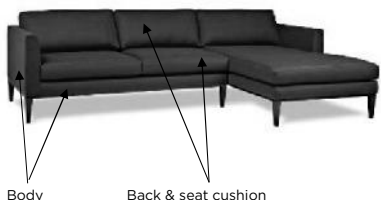

AMERICAN LEATHER BYOC REFERENCE GUIDE

HENLEY

STANDARD FEATURES

- Quick ship - 30 day delivery
- Advanced unidirectional suspension system
- Premium high density, high resiliency foam seat cushions
- Loose back & seat cushions
- Single needle topstitching
- Stainless steel base
- Lifetime warranty on frame & suspension

OPTIONS

- Wood base available in Acorn, Espresso, & Walnut finish
- Premium high density, high resiliency foam seats encased in down ($135 upcharge per seat, $180 upcharge for chaise)
- Contrasting back & seat available (two tone):
  If selecting two tone option, price at body cover
- Early Bird delivery available: 20 day delivery

DESCRIPTION	FRAME CODE	# OF PILLOWS	C.O.L.				C.O.M.			
			BODY	BACK & SEAT CUSHION	PILLOWS	TOTAL SQ. FT	BODY	BACK & SEAT CUSHION	PILLOWS	TOTAL YDG
TWO SEAT FULL SIZE SOFA - STANDARD	HEN-SO2-ST	N/A	66	74	N/A	140	6	8	N/A	14
TWO SEAT FULL SIZE SOFA - L/A SITTING	HEN-SO2-LA	N/A	55	78	N/A	133	5	8	N/A	13
TWO SEAT FULL SIZE SOFA - R/A SITTING	HEN-SO2-RA	N/A	55	78	N/A	133	5	8	N/A	13
LOVESEAT - STANDARD	HEN-LVS-ST	N/A	56	58	N/A	114	5	6	N/A	11
LOVESEAT - L/A SITTING	HEN-LVS-LA	N/A	46	62	N/A	108	4	6	N/A	10
LOVESEAT - R/A SITTING	HEN-LVS-RA	N/A	46	62	N/A	108	4	6	N/A	10
CHAIR - STANDARD	HEN-CHR-ST	N/A	44	29	N/A	73	4	3	N/A	7
OTTOMAN - STANDARD	HEN-OTO-ST	N/A	13	28	N/A	41	2	2	N/A	4
90 DEGREE SQUARE CORNER UNIT	HEN-CNR-SQ	N/A	32	46	N/A	78	5	6	N/A	11
SMALL CHAISE - L/A SITTING	HEN-SCH-LA	N/A	39	52	N/A	91	4	5	N/A	9
SMALL CHAISE - R/A SITTING	HEN-SCH-RA	N/A	39	52	N/A	91	4	5	N/A	9
SQUARE CORNER RETURN SOFA - L/A SITTING	HEN-SQS-LA	N/A	70	105	N/A	175	9	8	N/A	17
SQUARE CORNER RETURN SOFA - R/A SITTING	HEN-SQS-RA	N/A	70	105	N/A	175	9	8	N/A	17