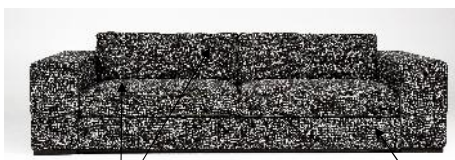

AMERICAN LEATHER BYOC REFERENCE GUIDE

ELLIS

DESCRIPTION	FRAME CODE	# OF PILLOWS	C.O.L.				C.O.M.			
			BODY	BACK & SEAT CUSHION	PILLOWS	TOTAL SQ. FT	BODY	BACK & SEAT CUSHION	PILLOWS	TOTAL YDG
THREE SEAT FULL SIZE SOFA - STANDARD	EIS-SO2-ST	N/A	198	N/A	N/A	198	18	N/A	N/A	18
THREE SEAT FULL SIZE SOFA - LEFT ARM SITTING	EIS-SO2-LA	N/A	178	N/A	N/A	178	17	N/A	N/A	17
THREE SEAT FULL SIZE SOFA - RIGHT ARM SITTING	EIS-SO2-RA	N/A	178	N/A	N/A	178	17	N/A	N/A	17
THREE SEAT FULL SIZE SOFA - ARMLESS	EIS-SO2-AA	N/A	151	N/A	N/A	151	15	N/A	N/A	15
LOVESEAT - STANDARD	EIS-LVS-ST	N/A	181	N/A	N/A	181	17	N/A	N/A	17
LOVESEAT - LEFT ARM SITTING	EIS-LVS-LA	N/A	157	N/A	N/A	157	16	N/A	N/A	16
LOVESEAT - RIGHT ARM SITTING	EIS-LVS-RA	N/A	157	N/A	N/A	157	16	N/A	N/A	16
LOVESEAT - ARMLESS	EIS-LVS-AA	N/A	135	N/A	N/A	135	14	N/A	N/A	14
CHAIR - STANDARD	EIS-CHR-ST	N/A	108	N/A	N/A	108	12	N/A	N/A	12
OTTOMAN - STANDARD	EIS-OTO-ST	N/A	60	N/A	N/A	60	6	N/A	N/A	6
90 DEGREE SQUARE CORNER UNIT	EIS-CNR-SQ	N/A	111	N/A	N/A	111	14	N/A	N/A	14
SMALL CHAISE - LEFT ARM SITTING	EIS-SCH-LA	N/A	137	N/A	N/A	137	14	N/A	N/A	14
SMALL CHAISE - RIGHT ARM SITTING	EIS-SCH-RA	N/A	137	N/A	N/A	137	14	N/A	N/A	14
SQUARE CORNER RETURN SOFA - LEFT ARM SITTING	EIS-SQS-LA	N/A	214	N/A	N/A	214	20	N/A	N/A	20
SQUARE CORNER RETURN SOFA - RIGHT ARM SITTING	EIS-SQS-RA	N/A	214	N/A	N/A	214	20	N/A	N/A	20

STANDARD FEATURES

Advanced unidirectional suspension system
Premium high-density, high-resiliency foam seat cushions encased in down
Loose back and seat cushions
Welt cord trim
Wood base in Dark Brown finish
Lifetime warranty on frame and suspension
Quick-ship delivery

OPTIONS

Premium high-density, high-resiliency foam seat cushions
Extra-firm premium high-density, high-resiliency foam seat cushions
Contrasting welt available