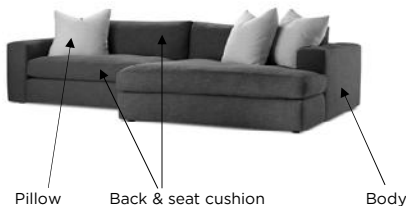

AMERICAN LEATHER BYOC REFERENCE GUIDE

STEVE

STANDARD FEATURES

Quick ship - 30 day delivery
Advanced unidirectional suspension system
Premium high density, high resiliency foam seats encased in down
Loose back & seat cushions
Double needle top stitching
Recessed plastic feet
Includes throw pillows measures 23" x 23"
Lifetime warranty on frame & suspension

OPTIONS

Premium high density, high resiliency foam seats encased in down ($165 Upcharge per seat, $225 Upcharge for chaise)
Extra firm premium high density, high resiliency foam seat cushions ($75 upcharge per seat, $120 upcharge for chaise)
Additional throw pillows available: PLW-SQR-23
Contrasting back & seat available (two tone):
If selecting two tone option, price at body cover
Early Bird delivery available: 20 day delivery

DESCRIPTION	FRAME CODE	# OF PILLOWS	C.O.L.				C.O.M.			
			BODY	BACK & SEAT CUSHION	PILLOWS	TOTAL SQ. FT	BODY	BACK & SEAT CUSHION	PILLOWS	TOTAL YDG
TWO SEAT FULL SIZE SOFA - STANDARD	STV-SO2-ST	2	98	85	18	201	8	9	2	19
TWO SEAT FULL SIZE SOFA - LEFT ARM SITTING	STV-SO2-LA	1	78	88	9	175	7	9	1	17
TWO SEAT FULL SIZE SOFA - RIGHT ARM SITTING	STV-SO2-RA	1	78	88	9	175	7	9	1	17
TWO SEAT FULL SIZE SOFA - ARMLESS	STV-SO2-AA	1	58	92	9	159	6	9	1	16
LOVESEAT - STANDARD	STV-LVS-ST	2	81	50	18	149	7	6	2	15
LOVESEAT - LEFT ARM SITTING	STV-LVS-LA	1	61	54	9	124	5	6	1	12
LOVESEAT - RIGHT ARM SITTING	STV-LVS-RA	1	61	54	9	124	5	6	1	12
LOVESEAT - ARMLESS	STV-LVS-AA	1	41	57	9	107	3	6	1	10
CHAIR - STANDARD	STV-CHR-ST	1	70	37	9	116	6	4	1	11
OTTOMAN - STANDARD	STV-OTO-ST	N/A	25	39	N/A	64	3	3	N/A	6
90 DEGREE SQUARE CORNER UNIT	STV-CNR-SQ	1	47	55	9	111	4	6	1	11
SMALL CHAISE - LEFT ARM SITTING	STV-SCH-LA	2	69	75	18	162	6	9	2	17
SMALL CHAISE - RIGHT ARM SITTING	STV-SCH-RA	2	69	75	18	162	6	9	2	17
SQUARE CORNER RETURN SOFA - LEFT ARM SITTING	STV-SQS-LA	1	93	108	9	210	11	11	1	23
SQUARE CORNER RETURN SOFA - RIGHT ARM SITTING	STV-SQS-RA	1	93	108	9	210	11	11	1	23
ADDITIONAL PILLOW	PLW-SQR-23	1	9	N/A	N/A	9	1	N/A	N/A	1