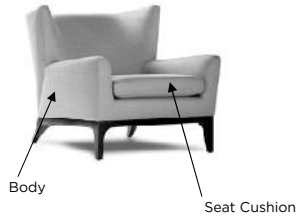

AMERICAN LEATHER BYOC REFERENCE GUIDE

COLE

STANDARD FEATURES

- Quick ship - 30 day delivery
- Advanced unidirectional suspension system
- Premium high density, high resiliency foam seat cushion
- Tight back & loose seat cushion
- Single needle top stitching
- Lifetime warranty on frame & suspension

OPTIONS

- Wood base available in Acorn, Espresso or Walnut finish
- Extra firm premium high density, high resiliency foam seat cushions ($75 upcharge per seat, $120 upcharge for chaise)
- Contrasting back & seat available (two tone):
  If selecting two tone option, price at body cover
- Early Bird delivery available: 20 day delivery

DESCRIPTION	FRAME CODE	# OF PILLOWS	C.O.L.				C.O.M.			
			BODY	BACK & SEAT CUSHION	PILLOWS	TOTAL SQ. FT	BODY	BACK & SEAT CUSHION	PILLOWS	TOTAL YDG
CHAIR - STANDARD	COE-CHR-ST	N/A	43	10	N/A	53	4	1	N/A	5