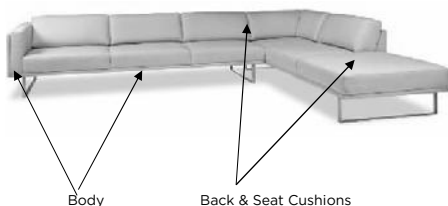

AMERICAN LEATHER BYOC REFERENCE GUIDE

BERKELEY

STANDARD FEATURES

- Quick ship - 30 day delivery
- Advanced unidirectional suspension system
- Premium high density, high resiliency foam back and seat cushions
- Loose back cushions
- Single-needle top stitching with thick thread
- Brushed stainless steel leg
- Lifetime warranty on frame & suspension

OPTIONS

- Contrasting back & seat available (two tone):
  If selecting two tone option, price at body cover
- Early Bird delivery available: 20 day delivery

DESCRIPTION	FRAME CODE	# OF PILLOWS	C.O.L.				C.O.M.			
			BODY	BACK & SEAT CUSHION	PILLOWS	TOTAL SQ. FT	BODY	BACK & SEAT CUSHION	PILLOWS	TOTAL YDG
THREE SEAT FULL SIZE SOFA - STANDARD	BER-SO3-ST	N/A	58	114	N/A	172	7	10	N/A	17
THREE SEAT FULL SIZE SOFA - LEFT ARM SITTING	BER-SO3-LA	N/A	49	104	N/A	153	6	9	N/A	15
THREE SEAT FULL SIZE SOFA - RIGHT ARM SITTING	BER-SO3-RA	N/A	49	104	N/A	153	6	9	N/A	15
THREE SEAT FULL SIZE SOFA - ARMLESS	BER-SO3-AA	N/A	41	95	N/A	135	4	8	N/A	12
LOVESEAT - STANDARD	BER-LVS-ST	N/A	47	83	N/A	130	6	8	N/A	14
LOVESEAT - LEFT ARM SITTING	BER-LVS-LA	N/A	38	74	N/A	112	5	7	N/A	12
LOVESEAT - RIGHT ARM SITTING	BER-LVS-RA	N/A	38	74	N/A	112	5	7	N/A	12
LOVESEAT - ARMLESS	BER-LVS-AA	N/A	30	65	N/A	94	4	7	N/A	11
CHAIR - STANDARD	BER-CHR-ST	N/A	33	35	N/A	68	4	4	N/A	8
OTTOMAN - STANDARD	BER-OTO-ST	N/A	18	22	N/A	40	2	2	N/A	4
SMALL CHAISE - LEFT ARM SITTING	BER-SCH-LA	N/A	35	76	N/A	111	4	6	N/A	10
SMALL CHAISE - RIGHT ARM SITTING	BER-SCH-RA	N/A	35	76	N/A	111	4	6	N/A	10
SQUARE CORNER RETURN SOFA - LEFT ARM SITTING	BER-SQS-LA	N/A	61	114	N/A	174	8	10	N/A	18
SQUARE CORNER RETURN SOFA - RIGHT ARM SITTING	BER-SQS-RA	N/A	61	114	N/A	174	8	10	N/A	18
SMALL BUMPER CHAISE - LEFT ARM SITTING	BER-SBC-LA	N/A	45	97	N/A	142	6	8	N/A	14
SMALL BUMPER CHAISE - RIGHT ARM SITTING	BER-SBC-RA	N/A	45	97	N/A	142	6	8	N/A	14
SMALL THREE SEAT SOFA - STANDARD	BER-SM3-ST	N/A	52	98	N/A	150	6	9	N/A	15