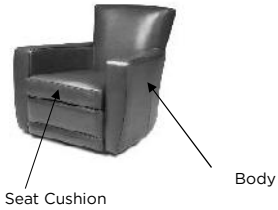

AMERICAN LEATHER BYOC REFERENCE GUIDE

ETHAN

STANDARD FEATURES

- Quick ship - 30 day delivery
- Advanced unidirectional suspension system
- Premium high density, high resiliency foam seat cushions
- Tight back cushion & loose seat cushion
- Double needle top stitching
- Welt cord trim on top of back, seat cushion & arms
- Lifetime warranty on frame & suspension

OPTIONS

- Wood legs available in Acorn, Espresso or Walnut finish
- Extra firm premium high density, high resiliency foam seat cushions ($75 upcharge per seat, $120 upcharge for chaise)
- Contrasting welt cord trim
- Contrasting back & seat available (two tone):
  If selecting two tone option, price at body cover
- Early Bird delivery available: 20 day delivery

DESCRIPTION	FRAME CODE	# OF PILLOWS	C.O.L.				C.O.M.			
			BODY	BACK & SEAT CUSHION	PILLOWS	TOTAL SQ. FT	BODY	BACK & SEAT CUSHION	PILLOWS	TOTAL YDG
CHAIR - STANDARD	ETH-CHR-ST	N/A	46	9	N/A	55	4	N/A	2	6
CHAIR - SWIVEL	ETH-CHS-ST	N/A	47	9	N/A	56	4	N/A	2	6
OTTOMAN - STANDARD	ETH-OTO-ST	N/A	12	13	N/A	25	2	N/A	2	4