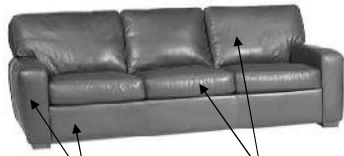

AMERICAN LEATHER BYOC REFERENCE GUIDE

CARSON

STANDARD FEATURES

Quick ship - 30 day delivery
Advanced unidirectional suspension system
Premium high density, high resiliency foam seat cushions
Loose back & seat cushions
Double needle top stitching
Lifetime warranty on frame & suspension

OPTIONS

Wood legs available in Acorn, Espresso or Walnut finish
Premium high density, high resiliency foam seats encased in down ($135 upcharge per seat, $180 upcharge for chaise)
Extra firm premium high density, high resiliency foam seats encased in down ($210 upcharge per seat, $300 upcharge for chaise)
Extra firm premium high density, high resiliency foam seat cushions ($75 upcharge per seat, $120 upcharge for chaise)
Contrasting back & seat available (two tone):
If selecting two tone option, price at body cover
Ottoman casters available
Early Bird delivery available: 20 day delivery

DESCRIPTION	FRAME CODE	# OF PILLOWS	C.O.L.				C.O.M.			
			BODY	BACK & SEAT CUSHION	PILLOWS	TOTAL SQ. FT	BODY	BACK & SEAT CUSHION	PILLOWS	TOTAL YDG
THREE SEAT FULL SIZE SOFA - STANDARD	CSN-SO3-ST	N/A	88	81	N/A	169	8	9	N/A	17
THREE SEAT FULL SIZE SOFA - L/A SITTING	CSN-SO3-LA	N/A	73	81	N/A	154	7	9	N/A	16
THREE SEAT FULL SIZE SOFA - R/A SITTING	CSN-SO3-RA	N/A	73	81	N/A	154	7	9	N/A	16
THREE SEAT FULL SIZE SOFA - ARMLESS	CSN-SO3-AA	N/A	59	81	N/A	140	6	8	N/A	14
LOVESEAT - STANDARD	CSN-LVS-ST	N/A	73	55	N/A	129	6	7	N/A	13
LOVESEAT - L/A SITTING	CSN-LVS-LA	N/A	59	55	N/A	114	5	7	N/A	12
LOVESEAT - R/A SITTING	CSN-LVS-RA	N/A	59	55	N/A	114	5	7	N/A	12
LOVESEAT - ARMLESS	CSN-LVS-AA	N/A	44	56	N/A	99	4	6	N/A	10
CHAIR - STANDARD	CSN-CHR-ST	N/A	59	30	N/A	89	5	4	N/A	9
CHAIR - L/A SITTING	CSN-CHR-LA	N/A	44	30	N/A	74	4	4	N/A	8
CHAIR - R/A SITTING	CSN-CHR-RA	N/A	44	30	N/A	74	4	4	N/A	8
CHAIR - ARMLESS	CSN-CHR-AA	N/A	29	30	N/A	59	3	4	N/A	7
CHAIR - SWIVEL	CSN-CHS-ST	N/A	59	30	N/A	89	5	4	N/A	9
OTTOMAN - STANDARD	CSN-OTO-ST	N/A	19	14	N/A	33	2	2	N/A	4
STORAGE OTTOMAN - STANDARD	CSN-STO-ST	N/A	15	19	N/A	33	2	2	N/A	4
STORAGE OTTOMAN - DOUBLE WIDE	CSN-STO-DW	N/A	19	28	N/A	47	2	2	N/A	4
RECLINER - STANDARD PUSH ARM	CSN-REC-ST	N/A	72	31	N/A	103	5	3	N/A	8
RECLINER - STANDARD PUSH ARM SWIVEL	CSN-REC-SW	N/A	72	31	N/A	103	5	3	N/A	8
90 DEGREE ROUND CORNER UNIT	CSN-CNR-ST	N/A	48	50	N/A	98	6	7	N/A	13
90 DEGREE SQUARE CORNER UNIT	CSN-CNR-SQ	N/A	48	49	N/A	97	7	6	N/A	13
45 DEGREE WEDGE UNIT - L/A SITTING	CSN-WDG-LA	N/A	73	68	N/A	141	7	9	N/A	16
45 DEGREE WEDGE UNIT - R/A SITTING	CSN-WDG-RA	N/A	73	68	N/A	141	7	9	N/A	16
45 DEGREE WEDGE UNIT - ARMLESS	CSN-WDG-AA	N/A	57	66	N/A	123	6	9	N/A	15
SMALL CHAISE - L/A SITTING	CSN-SCH-LA	N/A	55	47	N/A	102	5	5	N/A	10
SMALL CHAISE - R/A SITTING	CSN-SCH-RA	N/A	55	47	N/A	102	5	5	N/A	10
SQUARE CORNER RETURN SOFA - L/A SITTING	CSN-SQS-LA	N/A	92	102	N/A	194	10	12	N/A	22
SQUARE CORNER RETURN SOFA - R/A SITTING	CSN-SQS-RA	N/A	92	102	N/A	194	10	12	N/A	22