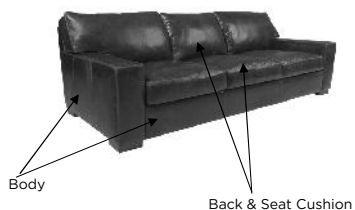

AMERICAN LEATHER BYOC REFERENCE GUIDE

DANFORD

STANDARD FEATURES

- Quick ship - 30 day delivery
- Advanced unidirectional suspension system
- Premium high density, high resiliency foam seats encased in down
- Loose back & seat cushions
- Double needle top stitching
- Lifetime warranty on frame & suspension

OPTIONS

- Wood legs available in Acorn, Espresso or Walnut finish
- Premium high density, high resiliency foam seat cushions
- Extra firm premium high density, high resiliency foam seat cushions ($75 upcharge per seat, $120 upcharge for chaise)
- Contrasting back & seat available (two tone):
  If selecting two tone option, price at body cover
- Early Bird delivery available: 20 day delivery

DESCRIPTION	FRAME CODE	# OF PILLOWS	C.O.L.				C.O.M.			
			BODY	BACK & SEAT CUSHION	PILLOWS	TOTAL SQ. FT	BODY	BACK & SEAT CUSHION	PILLOWS	TOTAL YDG
THREE SEAT FULL SIZE SOFA - STANDARD	DAN-SO3-ST	N/A	103	98	N/A	201	9	13	N/A	22
THREE SEAT FULL SIZE SOFA - L/A SITTING	DAN-SO3-LA	N/A	84	97	N/A	181	8	12	N/A	20
THREE SEAT FULL SIZE SOFA - R/A SITTING	DAN-SO3-RA	N/A	84	97	N/A	181	8	12	N/A	20
THREE SEAT FULL SIZE SOFA - ARMLESS	DAN-SO3-AA	N/A	65	96	N/A	161	7	12	N/A	19
LOVESEAT - STANDARD	DAN-LVS-ST	N/A	86	67	N/A	153	8	9	N/A	17
LOVESEAT - L/A SITTING	DAN-LVS-LA	N/A	67	67	N/A	134	7	8	N/A	15
LOVESEAT - R/A SITTING	DAN-LVS-RA	N/A	67	67	N/A	134	7	8	N/A	15
LOVESEAT - ARMLESS	DAN-LVS-AA	N/A	48	66	N/A	114	5	8	N/A	13
CHAIR - STANDARD	DAN-CHR-ST	N/A	71	37	N/A	108	6	5	N/A	11
CHAIR - L/A SITTING	DAN-CHR-LA	N/A	50	36	N/A	86	5	4	N/A	9
CHAIR - R/A SITTING	DAN-CHR-RA	N/A	50	36	N/A	86	5	4	N/A	9
CHAIR - ARMLESS	DAN-CHR-AA	N/A	32	35	N/A	67	4	4	N/A	8
CHAIR - SWIVEL	DAN-CHS-ST	N/A	71	37	N/A	108	6	5	N/A	11
OTTOMAN - STANDARD	DAN-OTO-ST	N/A	14	18	N/A	32	2	2	N/A	4
STORAGE OTTOMAN - STANDARD	DAN-STO-ST	N/A	14	19	N/A	33	2	2	N/A	4
90 DEGREE ROUND CORNER UNIT	DAN-CNR-ST	N/A	53	58	N/A	111	7	7	N/A	14
90 DEGREE SQUARE CORNER UNIT	DAN-CNR-SQ	N/A	54	56	N/A	110	7	8	N/A	15
45 DEGREE WEDGE UNIT - L/A SITTING	DAN-WDG-LA	N/A	79	83	N/A	162	8	10	N/A	18
45 DEGREE WEDGE UNIT - R/A SITTING	DAN-WDG-RA	N/A	79	83	N/A	162	8	10	N/A	18
45 DEGREE WEDGE UNIT - ARMLESS	DAN-WDG-AA	N/A	58	82	N/A	140	7	10	N/A	17
SMALL CHAISE - L/A SITTING	DAN-SCH-LA	N/A	61	56	N/A	117	6	6	N/A	12
SMALL CHAISE - R/A SITTING	DAN-SCH-RA	N/A	61	56	N/A	117	6	6	N/A	12
SQUARE CORNER RETURN SOFA - L/A SITTING	DAN-SQS-LA	N/A	106	120	N/A	226	11	14	N/A	25
SQUARE CORNER RETURN SOFA - R/A SITTING	DAN-SQS-RA	N/A	106	120	N/A	226	11	14	N/A	25