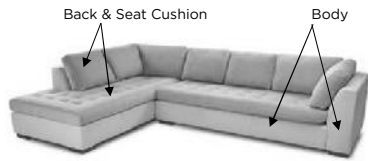

AMERICAN LEATHER BYOC REFERENCE GUIDE

ASTORIA

STANDARD FEATURES
Quick ship - 30 day delivery
Advanced unidirectional suspension system
Premium high density, high resiliency foam seat cushions
Buttonless tufting seat cushions
Loose back & seat cushions
Double needle top stitching
Lifetime warranty on frame & suspension

OPTIONS
Wood legs available in Acorn, Espresso or Walnut finish
Contrasting back & seat available (two tone):
If selecting two tone option, price at body cover
Early Bird delivery available: 20 day delivery
**This style not recommended with patterned fabrics requiring flow matching.

DESCRIPTION	FRAME CODE	# OF PILLOWS	C.O.L.				C.O.M.			
			BODY	BACK & SEAT CUSHION	PILLOWS	TOTAL SQ. FT	BODY	BACK & SEAT CUSHION	PILLOWS	TOTAL YDG
FULL SIZE SOFA - STANDARD	ARI-SO3-ST	N/A	91	104	N/A	195	8	10	N/A	18
FULL SIZE SOFA - LEFT ARM SITTING	ARI-SO3-LA	N/A	75	88	N/A	163	7	8	N/A	15
FULL SIZE SOFA - RIGHT ARM SITTING	ARI-SO3-RA	N/A	75	88	N/A	163	7	8	N/A	15
FULL SIZE SOFA - ARMLESS	ARI-SO3-AA	N/A	55	71	N/A	126	5	6	N/A	11
LOVESEAT - STANDARD	ARI-LVS-ST	N/A	78	83	N/A	160	7	8	N/A	15
LOVESEAT - LEFT ARM SITTING	ARI-LVS-LA	N/A	62	66	N/A	128	5	6	N/A	11
LOVESEAT - RIGHT ARM SITTING	ARI-LVS-RA	N/A	62	66	N/A	128	5	6	N/A	11
LOVESEAT - ARMLESS	ARI-LVS-AA	N/A	42	50	N/A	92	4	4	N/A	8
CHAIR - STANDARD	ARI-CHR-ST	N/A	67	29	N/A	95	3	3	N/A	9
CHAIR - LEFT ARM SITTING	ARI-CHR-LA	N/A	48	45	N/A	93	4	5	N/A	9
CHAIR - RIGHT ARM SITTING	ARI-CHR-RA	N/A	48	45	N/A	93	4	5	N/A	9
CHAIR - ARMLESS	ARI-CHR-AA	N/A	28	29	N/A	57	3	4	N/A	7
OTTOMAN	ARI-OTO-36	N/A	26	37	N/A	63	2	4	N/A	6
90 DEGREE SQUARE CORNER UNIT	ARI-CNR-SQ	N/A	46	45	N/A	91	4	5	N/A	9
SMALL BUMPER CHAISE - LEFT ARM SITTING	ARI-SBC-LA	N/A	71	82	N/A	152	6	7	N/A	13
SMALL BUMPER CHAISE - RIGHT ARM SITTING	ARI-SBC-RA	N/A	71	82	N/A	152	6	7	N/A	13
SQUARE CORNER RETURN SOFA - LEFT ARM SITTING	ARI-SQS-LA	N/A	91	104	N/A	195	8	8	N/A	13
SQUARE CORNER RETURN SOFA - RIGHT ARM SITTING	ARI-SQS-RA	N/A	91	104	N/A	195	8	8	N/A	13