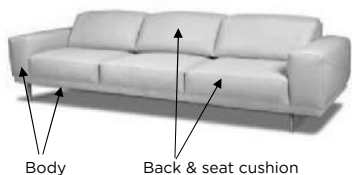

AMERICAN LEATHER BYOC REFERENCE GUIDE

MEYER

STANDARD FEATURES

Quick ship - 30 day delivery
Advanced unidirectional suspension system
Premium high density, high resiliency foam seats encased in down
Adjustable back cushions encased in down
Semi-attached down seat cushions
Single needle top stitching
Polished aluminum legs
Lifetime warranty on frame & suspension

OPTIONS

Wood legs available in Acorn, Espresso or Walnut finish
Premium high density, high resiliency foam seat cushions & back cushions
Early Bird delivery available: 20 day delivery

DESCRIPTION	FRAME CODE	# OF PILLOWS	C.O.L.				C.O.M.			
			BODY	BACK & SEAT CUSHION	PILLOWS	TOTAL SQ. FT	BODY	BACK & SEAT CUSHION	PILLOWS	TOTAL YDG
THREE SEAT FULL SIZE SOFA - STANDARD	MYR-SO3-ST	N/A	107	100	N/A	207	8	8	N/A	16
THREE SEAT FULL SIZE SOFA - LEFT ARM SITTING	MYR-SO3-LA	N/A	88	102	N/A	190	7	8	N/A	15
THREE SEAT FULL SIZE SOFA - RIGHT ARM SITTING	MYR-SO3-RA	N/A	88	102	N/A	190	7	8	N/A	15
THREE SEAT FULL SIZE SOFA - ARMLESS	MYR-SO3-AA	N/A	69	104	N/A	173	7	8	N/A	15
TWO SEAT MID SIZE SOFA - STANDARD	MYR-SM2-ST	N/A	94	77	N/A	171	8	6	N/A	14
LOVESEAT - STANDARD	MYR-LVS-ST	N/A	87	67	N/A	154	7	6	N/A	13
LOVESEAT - LEFT ARM SITTING	MYR-LVS-LA	N/A	68	69	N/A	137	6	6	N/A	12
LOVESEAT - RIGHT ARM SITTING	MYR-LVS-RA	N/A	68	69	N/A	137	6	6	N/A	12
LOVESEAT - ARMLESS	MYR-LVS-AA	N/A	50	71	N/A	121	5	6	N/A	11
CHAIR - STANDARD	MYR-CHR-ST	N/A	68	34	N/A	102	6	3	N/A	9
OTTOMAN - STANDARD	MYR-OTO-ST	N/A	7	23	N/A	30	2	2	N/A	4
90 DEGREE ROUND CORNER UNIT	MYR-CNR-ST	N/A	53	54	N/A	107	5	5	N/A	10
90 DEGREE SQUARE CORNER UNIT	MYR-CNR-SQ	N/A	53	49	N/A	102	4	4	N/A	8
SMALL CHAISE - LEFT ARM SITTING	MYR-SCH-LA	N/A	52	57	N/A	109	4	5	N/A	9
SMALL CHAISE - RIGHT ARM SITTING	MYR-SCH-RA	N/A	52	57	N/A	109	4	5	N/A	9
SQUARE CORNER RETURN SOFA - LEFT ARM SITTING	MYR-SQS-LA	N/A	80	84	N/A	164	7	7	N/A	14
SQUARE CORNER RETURN SOFA - RIGHT ARM SITTING	MYR-SQS-RA	N/A	80	84	N/A	164	7	7	N/A	14