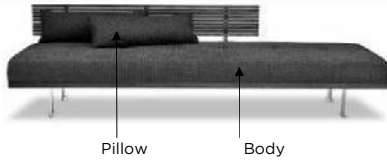

AMERICAN LEATHER BYOC REFERENCE GUIDE

KNOX

STANDARD FEATURES

Premium high density, high resiliency foam seat cushion
Tight seat cushion
Single needle top stitching
Brushed stainless steel legs & detailing
Lifetime warranty on frame

OPTIONS

Wood base & back support available in Natural Walnut or Gray Ash
Lumbar pillow available: KNX-PLW-ST
Early Bird delivery available: 20 day delivery

DESCRIPTION	FRAME CODE	# OF PILLOWS	C.O.L.				C.O.M.			
			BODY	BACK & SEAT CUSHION	PILLOWS	TOTAL SQ. FT	BODY	BACK & SEAT CUSHION	PILLOWS	TOTAL YDG
DAY BED - LEFT BACK	KNX-DAY-LA	N/A	46	N/A	N/A	46	4	N/A	N/A	4
DAY BED - RIGHT BACK	KNX-DAY-RA	N/A	46	N/A	N/A	46	4	N/A	N/A	4
PILLOW	KNX-PLW-ST	1	8	N/A	N/A	8	1	N/A	N/A	1