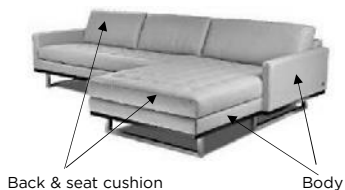

AMERICAN LEATHER BYOC REFERENCE GUIDE

TRISTAN

STANDARD FEATURES

Quick ship - 30 day delivery
Advanced unidirectional suspension system
Premium high density, high resiliency foam back & seat cushions
Buttonless tufted seat cushions
Tight back & seat cushion
Single needle top stitching
Brushed stainless steel legs
Lifetime warranty on frame & suspension

OPTIONS

Wood base available in Acorn, Espresso, or Walnut finish
Contrasting back & seat available (two tone):
If selecting two tone option, price at body cover
Early Bird delivery available: 20 day delivery

**This style not recommended with patterned fabrics requiring flow matching

DESCRIPTION	FRAME CODE	# OF PILLOWS	C.O.L.				C.O.M.			
			BODY	BACK & SEAT CUSHION	PILLOWS	TOTAL SQ. FT	BODY	BACK & SEAT CUSHION	PILLOWS	TOTAL YDG
THREE SEAT FULL SIZE SOFA - STANDARD	TTN-SO3-ST	N/A	68	92	N/A	160	6	7	N/A	13
TWO SEAT FULL SIZE SOFA - STANDARD	TTN-SO2-ST	N/A	62	73	N/A	135	6	6	N/A	12
TWO SEAT FULL SIZE SOFA - LEFT ARM SITTING	TTN-SO2-LA	N/A	52	73	N/A	125	5	6	N/A	11
TWO SEAT FULL SIZE SOFA - RIGHT ARM SITTING	TTN-SO2-RA	N/A	52	73	N/A	125	5	6	N/A	11
TWO SEAT FULL SIZE SOFA - ARMLESS	TTN-SO2-AA	N/A	46	73	N/A	119	5	6	N/A	11
TWO SEAT MID-SIZE SOFA - STANDARD	TTN-SM2-ST	N/A	58	63	N/A	121	5	5	N/A	10
TWO SEAT MID-SIZE SOFA - LEFT ARM SITTING	TTN-SM2-LA	N/A	45	63	N/A	108	4	5	N/A	9
TWO SEAT MID-SIZE SOFA - RIGHT ARM SITTING	TTN-SM2-RA	N/A	45	63	N/A	108	4	5	N/A	9
TWO SEAT MID-SIZE SOFA - ARMLESS	TTN-SM2-AA	N/A	41	63	N/A	104	4	5	N/A	9
CHAIR - STANDARD	TTN-CHR-ST	N/A	43	33	N/A	76	3	3	N/A	6
OTTOMAN - STANDARD	TTN-OTO-ST	N/A	16	19	N/A	35	1	2	N/A	3
SMALL CHAISE - LEFT ARM SITTING	TTN-SCH-LA	N/A	39	62	N/A	101	3	5	N/A	8
SMALL CHAISE - RIGHT ARM SITTING	TTN-SCH-RA	N/A	39	62	N/A	101	3	5	N/A	8
SQUARE CORNER RETURN SOFA - LEFT ARM SITTING	TTN-SQS-LA	N/A	85	105	N/A	190	8	9	N/A	17
SQUARE CORNER RETURN SOFA - RIGHT ARM SITTING	TTN-SQS-RA	N/A	85	105	N/A	190	8	9	N/A	17