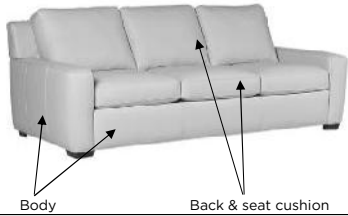

AMERICAN LEATHER BYOC REFERENCE GUIDE

LISBEN

STANDARD FEATURES

Advanced unidirectional suspension system
Premium high density, high resiliency foam seat cushions
Loose back & seat cushions
Single needle top stitching
Lifetime warranty on frame & suspension

OPTIONS

Wood legs available in Acorn, Espresso or Walnut finish
Premium high density, high resiliency foam seats encased in down ($165 Upcharge per seat, $225 Upcharge for chaise)
Extra firm premium high density, high resiliency foam seat cushions ($75 upcharge per seat, $120 upcharge for chaise)
Ottoman casters available
Contrasting back & seat available (two tone):
If selecting two tone option, price at body cover
Early Bird delivery available: 20 day delivery

DESCRIPTION	FRAME CODE	# OF PILLOWS	C.O.L.				C.O.M.			
			BODY	BACK & SEAT CUSHION	PILLOWS	TOTAL SQ. FT	BODY	BACK & SEAT CUSHION	PILLOWS	TOTAL YDG
THREE SEAT FULL SIZE SOFA - STANDARD	LIS-SO3-ST	N/A	102	76	N/A	178	8	8	N/A	16
THREE SEAT FULL SIZE SOFA - L/A SITTING	LIS-SO3-LA	N/A	81	78	N/A	159	7	8	N/A	15
THREE SEAT FULL SIZE SOFA - R/A SITTING	LIS-SO3-RA	N/A	81	78	N/A	159	7	8	N/A	15
THREE SEAT FULL SIZE SOFA - ARMLESS	LIS-SO3-AA	N/A	58	80	N/A	138	6	8	N/A	14
LOVESEAT - STANDARD	LIS-LVS-ST	N/A	87	50	N/A	137	6	6	N/A	12
LOVESEAT - L/A SITTING	LIS-LVS-LA	N/A	65	52	N/A	117	5	6	N/A	11
LOVESEAT - R/A SITTING	LIS-LVS-RA	N/A	65	52	N/A	117	5	6	N/A	11
LOVESEAT - ARMLESS	LIS-LVS-AA	N/A	44	54	N/A	98	4	6	N/A	10
CHAIR - STANDARD	LIS-CHR-ST	N/A	72	25	N/A	97	5	4	N/A	9
CHAIR - L/A SITTING	LIS-CHR-LA	N/A	51	27	N/A	78	4	4	N/A	8
CHAIR - R/A SITTING	LIS-CHR-RA	N/A	51	27	N/A	78	4	4	N/A	8
CHAIR - ARMLESS	LIS-CHR-AA	N/A	124	0	N/A	124	3	4	N/A	7
CHAIR - SWIVEL	LIS-CHS-ST	N/A	71	25	N/A	96	5	4	N/A	9
OTTOMAN - STANDARD	LIS-OTO-ST	N/A	19	14	N/A	33	2	2	N/A	4
STORAGE OTTOMAN - STANDARD	LIS-STO-ST	N/A	15	19	N/A	34	2	2	N/A	4
STORAGE OTTOMAN - DOUBLE WIDE	LIS-STO-DW	N/A	19	28	N/A	47	2	2	N/A	4
RECLINER - STANDARD PUSH ARM	LIS-REC-ST	N/A	74	26	N/A	100	5	3	N/A	8
RECLINER - STANDARD PUSH ARM SWIVEL	LIS-REC-SW	N/A	74	26	N/A	100	5	3	N/A	8
90 DEGREE ROUND CORNER UNIT	LIS-CNR-ST	N/A	48	49	N/A	97	6	7	N/A	13
90 DEGREE SQUARE CORNER UNIT	LIS-CNR-SQ	N/A	48	44	N/A	92	7	6	N/A	13
45 DEGREE WEDGE UNIT - L/A SITTING	LIS-WDG-LA	N/A	75	63	N/A	138	7	9	N/A	16
45 DEGREE WEDGE UNIT - R/A SITTING	LIS-WDG-RA	N/A	75	63	N/A	138	7	9	N/A	16
45 DEGREE WEDGE UNIT - ARMLESS	LIS-WDG-AA	N/A	57	65	N/A	122	6	9	N/A	15
SMALL CHAISE - L/A SITTING	LIS-SCH-LA	N/A	61	45	N/A	106	5	5	N/A	10
SMALL CHAISE - R/A SITTING	LIS-SCH-RA	N/A	61	45	N/A	106	5	5	N/A	10
SQUARE CORNER RETURN SOFA - L/A SITTING	LIS-SQS-LA	N/A	98	97	N/A	195	10	12	N/A	22
SQUARE CORNER RETURN SOFA - R/A SITTING	LIS-SQS-RA	N/A	98	97	N/A	195	10	12	N/A	22