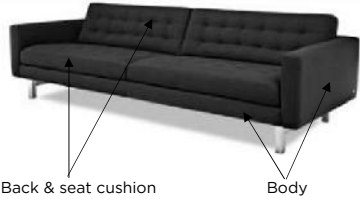

AMERICAN LEATHER BYOC REFERENCE GUIDE

PARKER

STANDARD FEATURES

- Quick ship - 30 day delivery
- Advanced unidirectional suspension system
- Premium high density, high resiliency foam seat cushions
- Buttonless tufted seat & back cushions
- Tight back & seat cushions
- Single needle top stitching
- Stainless steel legs
- Lifetime warranty on frame & suspension

OPTIONS

- Wood legs available in Acorn, Espresso, or Walnut finish
- Contrasting back & seat available (two tone):
  If selecting two tone option, price at body cover
- Early Bird delivery available: 20 day delivery

**This style not recommended with patterned fabrics requiring flow matching

DESCRIPTION	FRAME CODE	# OF PILLOWS	C.O.L.				C.O.M.			
			BODY	BACK & SEAT CUSHION	PILLOWS	TOTAL SQ. FT	BODY	BACK & SEAT CUSHION	PILLOWS	TOTAL YDG
TWO SEAT FULL SIZE SOFA - STANDARD	PKR-SO2-ST	N/A	65	90	N/A	155	5	7	N/A	12
TWO SEAT MID-SIZE SOFA - STANDARD	PKR-SM2-ST	N/A	60	79	N/A	139	5	6	N/A	11
TWO SEAT MID-SIZE SOFA - LEFT ARM SITTING	PKR-SM2-LA	N/A	49	80	N/A	129	4	6	N/A	10
TWO SEAT MID-SIZE SOFA - RIGHT ARM SITTING	PKR-SM2-RA	N/A	49	80	N/A	129	4	6	N/A	10
TWO SEAT MID-SIZE SOFA - ARMLESS	PKR-SM2-AA	N/A	37	82	N/A	119	3	6	N/A	9
CHAIR - STANDARD	PKR-CHR-ST	N/A	43	34	N/A	77	4	3	N/A	7
OTTOMAN - STANDARD	PKR-OTO-ST	N/A	11	28	N/A	39	2	2	N/A	4
SMALL CHAISE - LEFT ARM SITTING	PKR-SCH-LA	N/A	39	63	N/A	102	4	4	N/A	8
SMALL CHAISE - RIGHT ARM SITTING	PKR-SCH-RA	N/A	39	63	N/A	102	4	4	N/A	8
SQUARE CORNER RETURN SOFA - LEFT ARM SITTING	PKR-SQS-LA	N/A	70	124	N/A	194	8	8	N/A	16
SQUARE CORNER RETURN SOFA - RIGHT ARM SITTING	PKR-SQS-RA	N/A	70	124	N/A	194	8	8	N/A	16