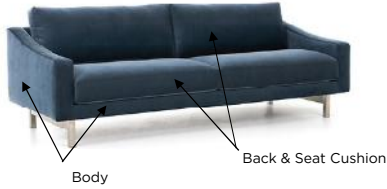

AMERICAN LEATHER BYOC REFERENCE GUIDE

DORAN

STANDARD FEATURES

Advanced unidirectional suspension system
Premium high-density, high-resiliency foam seat cushions
Loose back and seat cushions
Single-needle top-stitch
Lifetime warranty on frame and suspension
Quick-ship delivery

OPTIONS

Back and seat cushion decorative detail options: Plain or Tufted
Premium high-density, high-resiliency foam seat cushions encased in down

DESCRIPTION	FRAME CODE	# OF PILLOWS	C.O.L.				C.O.M.			
			BODY	BACK & SEAT CUSHION	PILLOWS	TOTAL SQ. FT	BODY	BACK & SEAT CUSHION	PILLOWS	TOTAL YDG
THREE SEAT FULL SIZE SOFA - STANDARD	DRN-SO3-ST	N/A	211	N/A	N/A	211	17	N/A	N/A	17
THREE SEAT FULL SIZE SOFA - L/A SITTING	DRN-SO3-LA	N/A	194	N/A	N/A	194	16	N/A	N/A	16
THREE SEAT FULL SIZE SOFA - R/A SITTING	DRN-SO3-RA	N/A	194	N/A	N/A	194	16	N/A	N/A	16
THREE SEAT FULL SIZE SOFA - ARMLESS	DRN-SO3-AA	N/A	178	N/A	N/A	178	13	N/A	N/A	13
TWO SEAT FULL SIZE SOFA - STANDARD	DRN-SO2-ST	N/A	188	N/A	N/A	188	16	N/A	N/A	16
TWO SEAT FULL SIZE SOFA - L/A SITTING	DRN-SO2-LA	N/A	170	N/A	N/A	170	15	N/A	N/A	15
TWO SEAT FULL SIZE SOFA - R/A SITTING	DRN-SO2-RA	N/A	170	N/A	N/A	170	15	N/A	N/A	15
TWO SEAT FULL SIZE SOFA - ARMLESS	DRN-SO2-AA	N/A	160	N/A	N/A	160	14	N/A	N/A	14
TWO SEAT MID SIZE SOFA - STANDARD	DRN-SM2-ST	N/A	168	N/A	N/A	168	15	N/A	N/A	15
TWO SEAT MID SIZE SOFA - L/A SITTING	DRN-SM2-LA	N/A	152	N/A	N/A	152	14	N/A	N/A	14
TWO SEAT MID SIZE SOFA - R/A SITTING	DRN-SM2-RA	N/A	152	N/A	N/A	152	14	N/A	N/A	14
TWO SEAT MID SIZE SOFA - ARMLESS	DRN-SM2-AA	N/A	142	N/A	N/A	142	12	N/A	N/A	12
TWO SEAT MID SIZE SOFA - STANDARD	DRN-LVS-ST	N/A	159	N/A	N/A	159	14	N/A	N/A	14
TWO SEAT MID SIZE SOFA - L/A SITTING	DRN-LVS-LA	N/A	142	N/A	N/A	142	13	N/A	N/A	13
TWO SEAT MID SIZE SOFA - R/A SITTING	DRN-LVS-RA	N/A	142	N/A	N/A	142	13	N/A	N/A	13
TWO SEAT MID SIZE SOFA - ARMLESS	DRN-LVS-AA	N/A	130	N/A	N/A	130	11	N/A	N/A	11
CHAIR - STANDARD	DRN-CHR-ST	N/A	95	N/A	N/A	95	8	N/A	N/A	8
CHAIR - SWIVEL	DRN-CHS-ST	N/A	95	N/A	N/A	95	8	N/A	N/A	8
CHAIR - L/A SITTING	DRN-CHR-LA	N/A	81	N/A	N/A	81	7	N/A	N/A	7
CHAIR - R/A SITTING	DRN-CHR-RA	N/A	81	N/A	N/A	81	7	N/A	N/A	7
CHAIR - ARMLESS	DRN-CHR-AA	N/A	63	N/A	N/A	63	5	N/A	N/A	5
OTTOMAN - STANDARD	DRN-OTO-ST	N/A	63	N/A	N/A	63	5	N/A	N/A	5
90 DEGREE SQUARE CORNER UNIT	DRN-CNR-SQ	N/A	81	N/A	N/A	81	7	N/A	N/A	7
SMALL CHAISE - L/A SITTING	DRN-SCH-LA	N/A	126	N/A	N/A	126	11	N/A	N/A	11
SMALL CHAISE - R/A SITTING	DRN-SCH-RA	N/A	126	N/A	N/A	126	12	N/A	N/A	12
LARGE CHAISE - L/A SITTING	DRN-LCH-LA	N/A	138	N/A	N/A	138	12	N/A	N/A	12
LARGE CHAISE - R/A SITTING	DRN-LCH-RA	N/A	138	N/A	N/A	138	12	N/A	N/A	12
SMALL BUMPER CHAISE - LEFT ARM SITTING	DRN-SBC-LA	N/A	175	N/A	N/A	175	15	N/A	N/A	15
SMALL BUMPER CHAISE - RIGHT ARM SITTING	DRN-SBC-RA	N/A	175	N/A	N/A	175	15	N/A	N/A	15