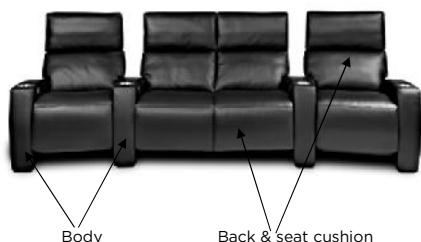

AMERICAN LEATHER BYOC REFERENCE GUIDE

MONROE

STANDARD FEATURES

- Quick ship - 30 day delivery
- Premium high density, high resiliency foam seat cushion
- Tight Back & seat cushion
- Single needle top stitching
- Articulating, adjustable height headrest
- LED backlit control panel with USB charging port
- Stainless steel cup holder with adjustable LED lighting
- Stainless steel footrest extension hides all mechanical linkages
- Lifetime Warranty on Frame and Suspension
- Ten year warranty on mechanism
- Five year warranty on motor

OPTIONS

- Extra firm seating option (Seat cushion, back cushion, and headrest) ($225 upcharge per seat)
- Two-tone contrast available:
  - First tone includes outer shell & arms
  - Second tone includes headrest, back cushion, and seat cushion
- Stainless steel cup holder without LED lighting
- Available without cup holder
- Headrest cover available
- Battery with one year warranty ($300 upcharge per seat)
- Early Bird delivery available: 20 day delivery

DESCRIPTION	FRAME CODE	ORDER FORM NUMBER	C.O.L.				C.O.M.			
			BODY	BACK & SEAT CUSHION	PILLOWS	TOTAL SQ. FT	BODY	BACK & SEAT CUSHION	PILLOWS	TOTAL YDG
TWO ARM MOTORIZED RECLINER	MEE-REC-ST	1	59	48	N/A	107	4	4	N/A	8
LEFT ARM MOTORIZED RECLINER	MEE-REC-LA	2	41	48	N/A	89	3	4	N/A	7
RIGHT ARM MOTORIZED RECLINER	MEE-REC-RA	3	41	48	N/A	89	3	4	N/A	7
ARMLESS MOTORIZED RECLINER	MEE-REC-AA	4	21	48	N/A	69	2	4	N/A	6
TWO ARM LOVESEAT W/ TWO MOTORIZED RECLINERS	MEE-LVS-ST	5	78	98	N/A	176	6	9	N/A	15
LEFT ARM LOVESEAT W/ TWO MOTORIZED RECLINERS	MEE-LVS-LA	6	59	98	N/A	157	5	9	N/A	14
RIGHT ARM LOVESEAT W/ TWO MOTORIZED RECLINERS	MEE-LVS-RA	7	59	98	N/A	157	5	9	N/A	14
ARMLESS LOVESEAT W/ TWO MOTORIZED RECLINERS	MEE-LVS-AA	8	40	98	N/A	138	4	9	N/A	13
6" RIGHT ARM STRAIGHT INSERT	MEE-INS-06	9	19	N/A	N/A	19	2	N/A	N/A	2
6" LEFT ARM STRAIGHT INSERT	MEE-INS-06	10	19	N/A	N/A	19	2	N/A	N/A	2
6" TWO ARM STRAIGHT INSERT	MEE-INS-06	11	19	N/A	N/A	19	2	N/A	N/A	2
6" STRAIGHT ARM INSERT	MEE-INS-06	12	19	N/A	N/A	19	2	N/A	N/A	2
9" RIGHT ARM WEDGE INSERT	MEE-INS-09	13	13	N/A	N/A	13	3	N/A	N/A	3
9" LEFT ARM WEDGE INSERT	MEE-INS-09	14	13	N/A	N/A	13	3	N/A	N/A	3
9" TWO ARM WEDGE INSERT	MEE-INS-09	15	13	N/A	N/A	13	3	N/A	N/A	3
9" WEDGE ARM INSERT	MEE-INS-09	16	13	N/A	N/A	13	3	N/A	N/A	3
RECLINER HEADREST COVER - VERSION 7	HRC-RV7-ST	N/A	4	N/A	N/A	4	1	N/A	N/A	1