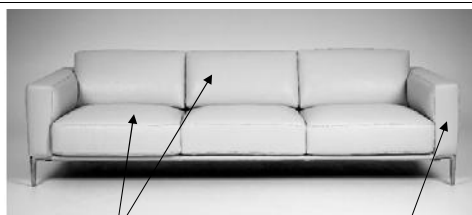

AMERICAN LEATHER BYOC REFERENCE GUIDE

LONDON

STANDARD FEATURES

Advanced unidirectional suspension system
Premium high-density, high-resiliency foam seat cushions
Loose back and seat cushions
Single-needle top-stitch
Lifetime warranty on frame and suspension
Quick-ship delivery

OPTIONS

Choice of decorative stitch detail - blanket, cross, double-needle, or zig-zag
Aluminum legs available in Black, Bronze or Polished finish

DESCRIPTION	FRAME CODE	# OF PILLOWS	C.O.L.				C.O.M.			
			BODY	BACK & SEAT CUSHION	PILLOWS	TOTAL SQ. FT	BODY	BACK & SEAT CUSHION	PILLOWS	TOTAL YDG
THREE SEAT FULL SIZE SOFA - STANDARD	LDO-SO3-ST	N/A	207	N/A	N/A	207	16	N/A	N/A	16
THREE SEAT FULL SIZE SOFA - LEFT ARM SITTING	LDO-SO3-LA	N/A	187	N/A	N/A	187	15	N/A	N/A	15
THREE SEAT FULL SIZE SOFA - RIGHT ARM SITTING	LDO-SO3-RA	N/A	187	N/A	N/A	187	15	N/A	N/A	15
THREE SEAT FULL SIZE SOFA - ARMLESS	LDO-SO3-AA	N/A	168	N/A	N/A	168	14	N/A	N/A	14
TWO SEAT FULL SIZE SOFA - STANDARD	LDO-SO2-ST	N/A	180	N/A	N/A	180	15	N/A	N/A	15
TWO SEAT FULL SIZE SOFA - LEFT ARM SITTING	LDO-SO2-LA	N/A	161	N/A	N/A	161	14	N/A	N/A	14
TWO SEAT FULL SIZE SOFA - RIGHT ARM SITTING	LDO-SO2-RA	N/A	161	N/A	N/A	161	14	N/A	N/A	14
TWO SEAT FULL SIZE SOFA - ARMLESS	LDO-SO2-AA	N/A	141	N/A	N/A	141	13	N/A	N/A	13
LOVESEAT - STANDARD	LDO-LVS-ST	N/A	169	N/A	N/A	169	14	N/A	N/A	14
LOVESEAT - LEFT ARM SITTING	LDO-LVS-LA	N/A	149	N/A	N/A	149	12	N/A	N/A	12
LOVESEAT - RIGHT ARM SITTING	LDO-LVS-RA	N/A	149	N/A	N/A	149	12	N/A	N/A	12
LOVESEAT - ARMLESS	LDO-LVS-AA	N/A	126	N/A	N/A	126	11	N/A	N/A	11
CHAIR AND A HALF - STANDARD	LDO-CH2-ST	N/A	117	N/A	N/A	117	11	N/A	N/A	11
OTTOMAN - STANDARD	LDO-OTO-ST	N/A	46	N/A	N/A	46	4	N/A	N/A	4
90 DEGREE SQUARE CORNER UNIT	LDO-CNR-SQ	N/A	111	N/A	N/A	111	10	N/A	N/A	10
SMALL CHAISE - LEFT ARM SITTING	LDO-SCH-LA	N/A	115	N/A	N/A	115	10	N/A	N/A	10
SMALL CHAISE - RIGHT ARM SITTING	LDO-SCH-RA	N/A	115	N/A	N/A	115	10	N/A	N/A	10
SMALL BUMPER CHAISE - LEFT ARM SITTING	LDO-SBC-LA	N/A	198	N/A	N/A	198	16	N/A	N/A	16
SMALL BUMPER CHAISE - RIGHT ARM SITTING	LDO-SBC-RA	N/A	198	N/A	N/A	198	16	N/A	N/A	16