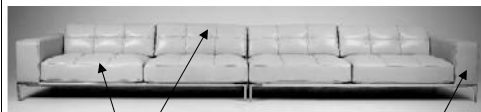

AMERICAN LEATHER BYOC REFERENCE GUIDE

BARCELONA

Back & Seat Cushions

Body

STANDARD FEATURES

Advanced unidirectional suspension system
Premium high-density, high-resiliency foam seat cushions
Loose back and seat cushions
Lifetime warranty on frame and suspension
Quick-ship delivery
Double-needle quilting combined with single-needle top-stitch with thick thread

OPTIONS

Aluminum legs available in Black, Bronze or Polished finish

DESCRIPTION	FRAME CODE	# OF PILLOWS	C.O.L.				C.O.M.			
			BODY	BACK & SEAT CUSHION	PILLOWS	TOTAL SQ. FT	BODY	BACK & SEAT CUSHION	PILLOWS	TOTAL YDG
THREE SEAT FULL SIZE SOFA - STANDARD	BNA-SO3-ST	N/A	210	N/A	N/A	210	17	N/A	N/A	17
THREE SEAT FULL SIZE SOFA - LEFT ARM SITTING	BNA-SO3-LA	N/A	192	N/A	N/A	192	16	N/A	N/A	16
THREE SEAT FULL SIZE SOFA - RIGHT ARM SITTING	BNA-SO3-RA	N/A	192	N/A	N/A	192	16	N/A	N/A	16
THREE SEAT FULL SIZE SOFA - ARMLESS	BNA-SO3-AA	N/A	173	N/A	N/A	173	14	N/A	N/A	14
TWO SEAT FULL SIZE SOFA - STANDARD	BNA-SO2-ST	N/A	182	N/A	N/A	182	15	N/A	N/A	15
TWO SEAT FULL SIZE SOFA - LEFT ARM SITTING	BNA-SO2-LA	N/A	171	N/A	N/A	171	14	N/A	N/A	14
TWO SEAT FULL SIZE SOFA - RIGHT ARM SITTING	BNA-SO2-RA	N/A	171	N/A	N/A	171	14	N/A	N/A	14
TWO SEAT FULL SIZE SOFA - ARMLESS	BNA-SO2-AA	N/A	152	N/A	N/A	152	13	N/A	N/A	13
LOVESEAT - STANDARD	BNA-LVS-ST	N/A	158	N/A	N/A	158	14	N/A	N/A	14
LOVESEAT - LEFT ARM SITTING	BNA-LVS-LA	N/A	146	N/A	N/A	146	13	N/A	N/A	13
LOVESEAT - RIGHT ARM SITTING	BNA-LVS-RA	N/A	146	N/A	N/A	146	13	N/A	N/A	13
LOVESEAT - ARMLESS	BNA-LVS-AA	N/A	128	N/A	N/A	128	11	N/A	N/A	11
CHAIR AND A HALF - STANDARD	BNA-CH2-ST	N/A	117	N/A	N/A	117	10	N/A	N/A	10
OTTOMAN - STANDARD	BNA-OTO-ST	N/A	45	N/A	N/A	45	4	N/A	N/A	4
90 DEGREE SQUARE CORNER UNIT	BNA-CNR-SQ	N/A	111	N/A	N/A	111	9	N/A	N/A	9
SMALL CHAISE - LEFT ARM SITTING	BNA-SCH-LA	N/A	117	N/A	N/A	117	10	N/A	N/A	10
SMALL CHAISE - RIGHT ARM SITTING	BNA-SCH-RA	N/A	117	N/A	N/A	117	10	N/A	N/A	10
SMALL BUMPER CHAISE - LEFT ARM SITTING	BNA-SBC-LA	N/A	203	N/A	N/A	203	16	N/A	N/A	16
SMALL BUMPER CHAISE - RIGHT ARM SITTING	BNA-SBC-RA	N/A	203	N/A	N/A	203	16	N/A	N/A	16