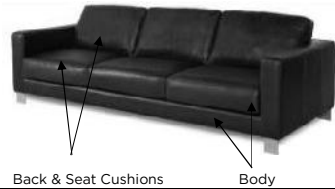

AMERICAN LEATHER BYOC REFERENCE GUIDE

ALESSANDRO

STANDARD FEATURES
Quick ship - 30 day delivery
Advanced unidirectional suspension system
Premium high density, high resiliency foam seat cushions
Loose back & seat cushions
Single needle top stitching
Brushed aluminum legs
Lifetime warranty on frame & suspension

OPTIONS
Wood legs available in Acorn, Espresso or Walnut finish
Contrasting back & seat available (two tone):
If selecting two tone option, price at body cover
Early Bird delivery available: 20 day delivery

DESCRIPTION	FRAME CODE	# OF PILLOWS	C.O.L.				C.O.M.			
			BODY	BACK & SEAT CUSHION	PILLOWS	TOTAL SQ. FT	BODY	BACK & SEAT CUSHION	PILLOWS	TOTAL YDG
THREE SEAT FULL SIZE SOFA - STANDARD	ALE-SO3-ST	N/A	76	108	N/A	186	6	10	N/A	16
THREE SEAT FULL SIZE SOFA - LEFT ARM SITTING	ALE-SO3-LA	N/A	63	91	N/A	153	6	10	N/A	16
THREE SEAT FULL SIZE SOFA - RIGHT ARM SITTING	ALE-SO3-RA	N/A	63	91	N/A	153	6	10	N/A	16
THREE SEAT FULL SIZE SOFA - ARMLESS	ALE-SO3-AA	N/A	49	93	N/A	142	6	10	N/A	16
LOVESEAT - STANDARD	ALE-LVS-ST	N/A	63	59	N/A	122	6	7	N/A	13
LOVESEAT - LEFT ARM SITTING	ALE-LVS-LA	N/A	50	61	N/A	111	5	7	N/A	12
LOVESEAT - RIGHT ARM SITTING	ALE-LVS-RA	N/A	50	61	N/A	111	5	7	N/A	12
LOVESEAT - ARMLESS	ALE-LVS-AA	N/A	37	63	N/A	100	4	7	N/A	11
CHAIR - STANDARD	ALE-CHR-ST	N/A	51	29	N/A	80	4	4	N/A	8
CHAISE - LEFT ARM SITTING	ALE-SCH-LA	N/A	44	51	N/A	95	4	6	N/A	10
CHAISE - RIGHT ARM SITTING	ALE-SCH-RA	N/A	44	51	N/A	95	4	6	N/A	10
90 DEGREE SQUARE CORNER UNIT	ALE-CNR-SQ	N/A	38	50	N/A	88	4	5	N/A	9
OTTOMAN - STANDARD	ALE-OTO-ST	N/A	8	16	N/A	25	1	2	N/A	3
SQUARE CORNER RETURN SOFA - LEFT ARM SITTING	ALE-SQS-LA	N/A	7	5	N/A	12	7	5	N/A	12
SQUARE CORNER RETURN SOFA - RIGHT ARM SITTING	ALE-SQS-RA	N/A	7	5	N/A	12	7	5	N/A	12